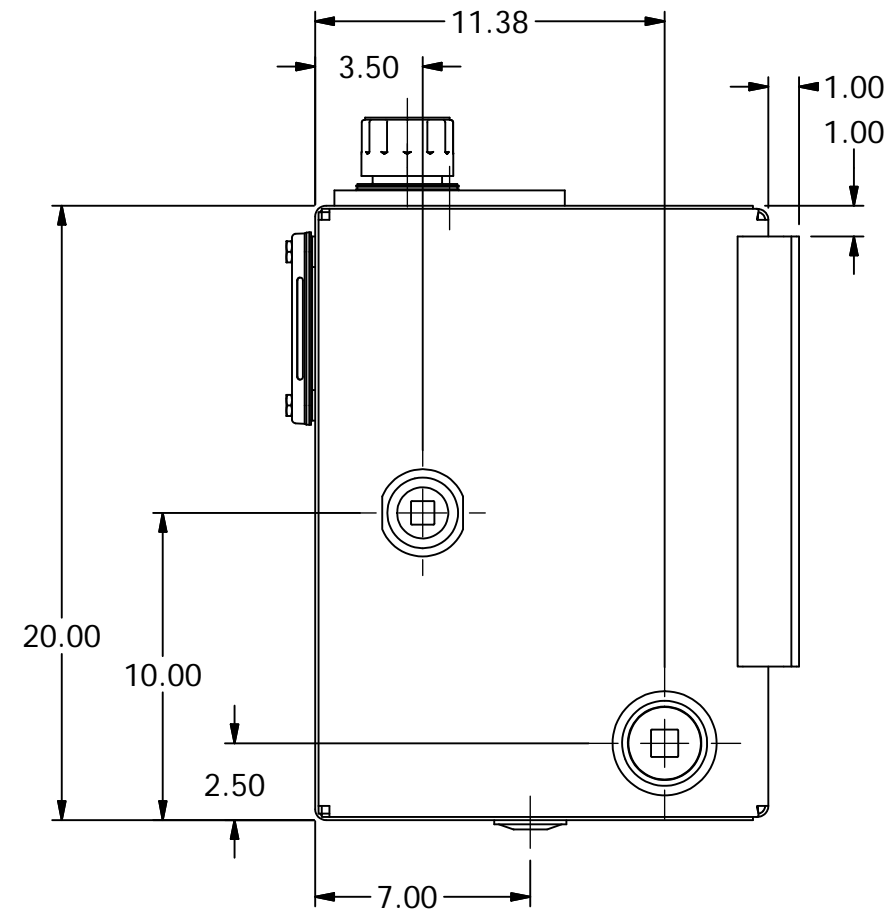

AMERICAN MOBILE POWER PH: (800) 634-8265 FAX: (765) 948-3403	DRAWING BY: BPKNIGHT	DESIGN FOR: AMP	FILE NAME: A5300	
	COMPLETED: 6/19/2008		SHEET: 2 of 8	SHEET SIZE: B