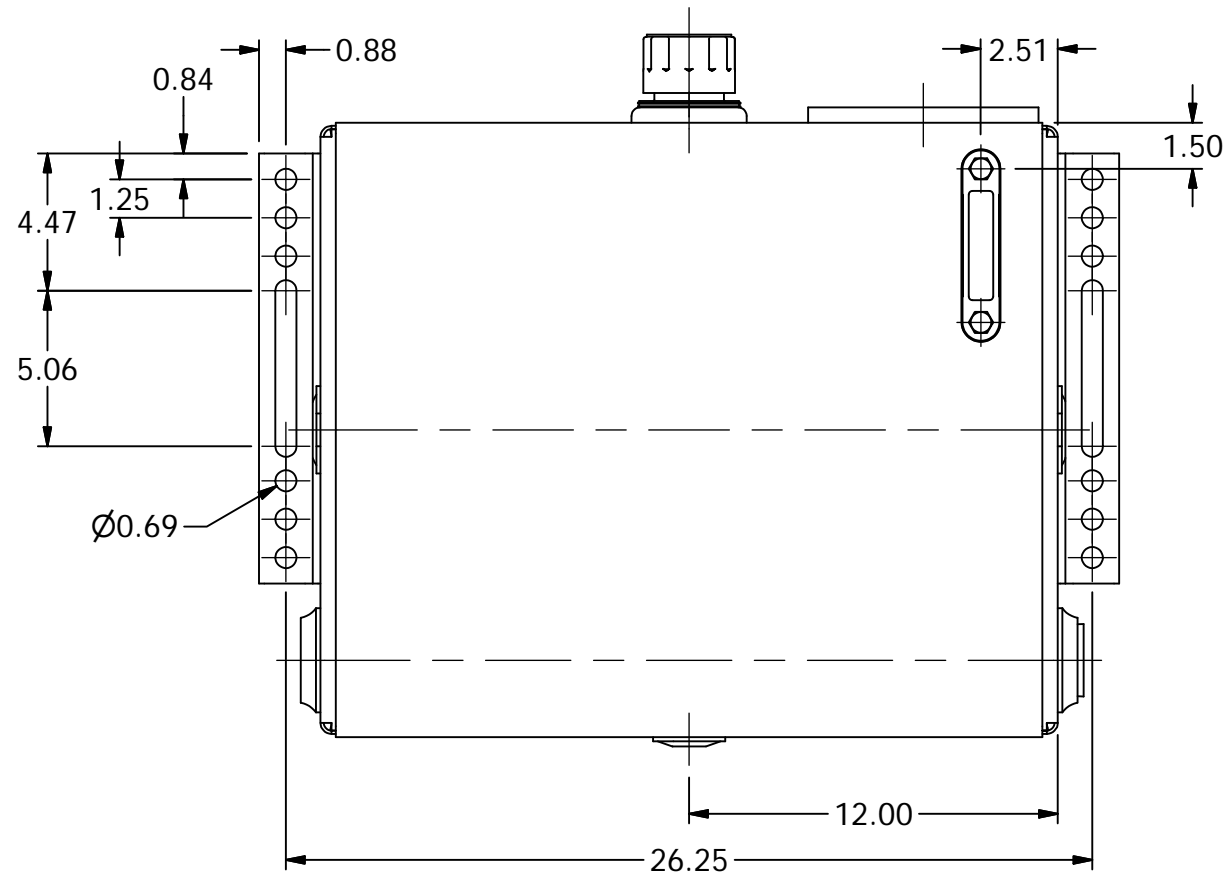

AMERICAN MOBILE POWER PH: (800) 634-8265 FAX: (765) 948-3403	DRAWING BY: BPKNIGHT	DESIGN FOR: AMP	FILE NAME: A5300	
	COMPLETED: 6/19/2008		SHEET: 2 of 8	SHEET SIZE: B