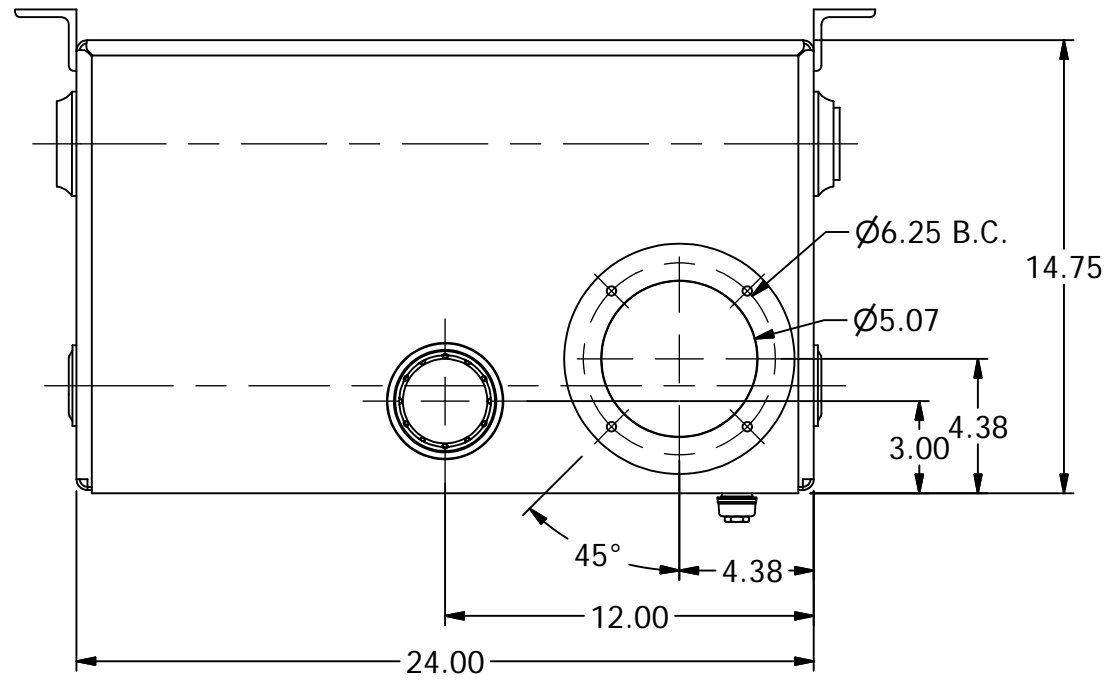

B

B

A

A

AMERICAN MOBILE POWER PH: (800) 634-8265 FAX: (765) 948-3403	DRAWING BY: BPKNIGHT	DESIGN FOR: AMP	FILE NAME: A5300	
	COMPLETED: 6/19/2008		SHEET: 2 of 8	SHEET SIZE: B