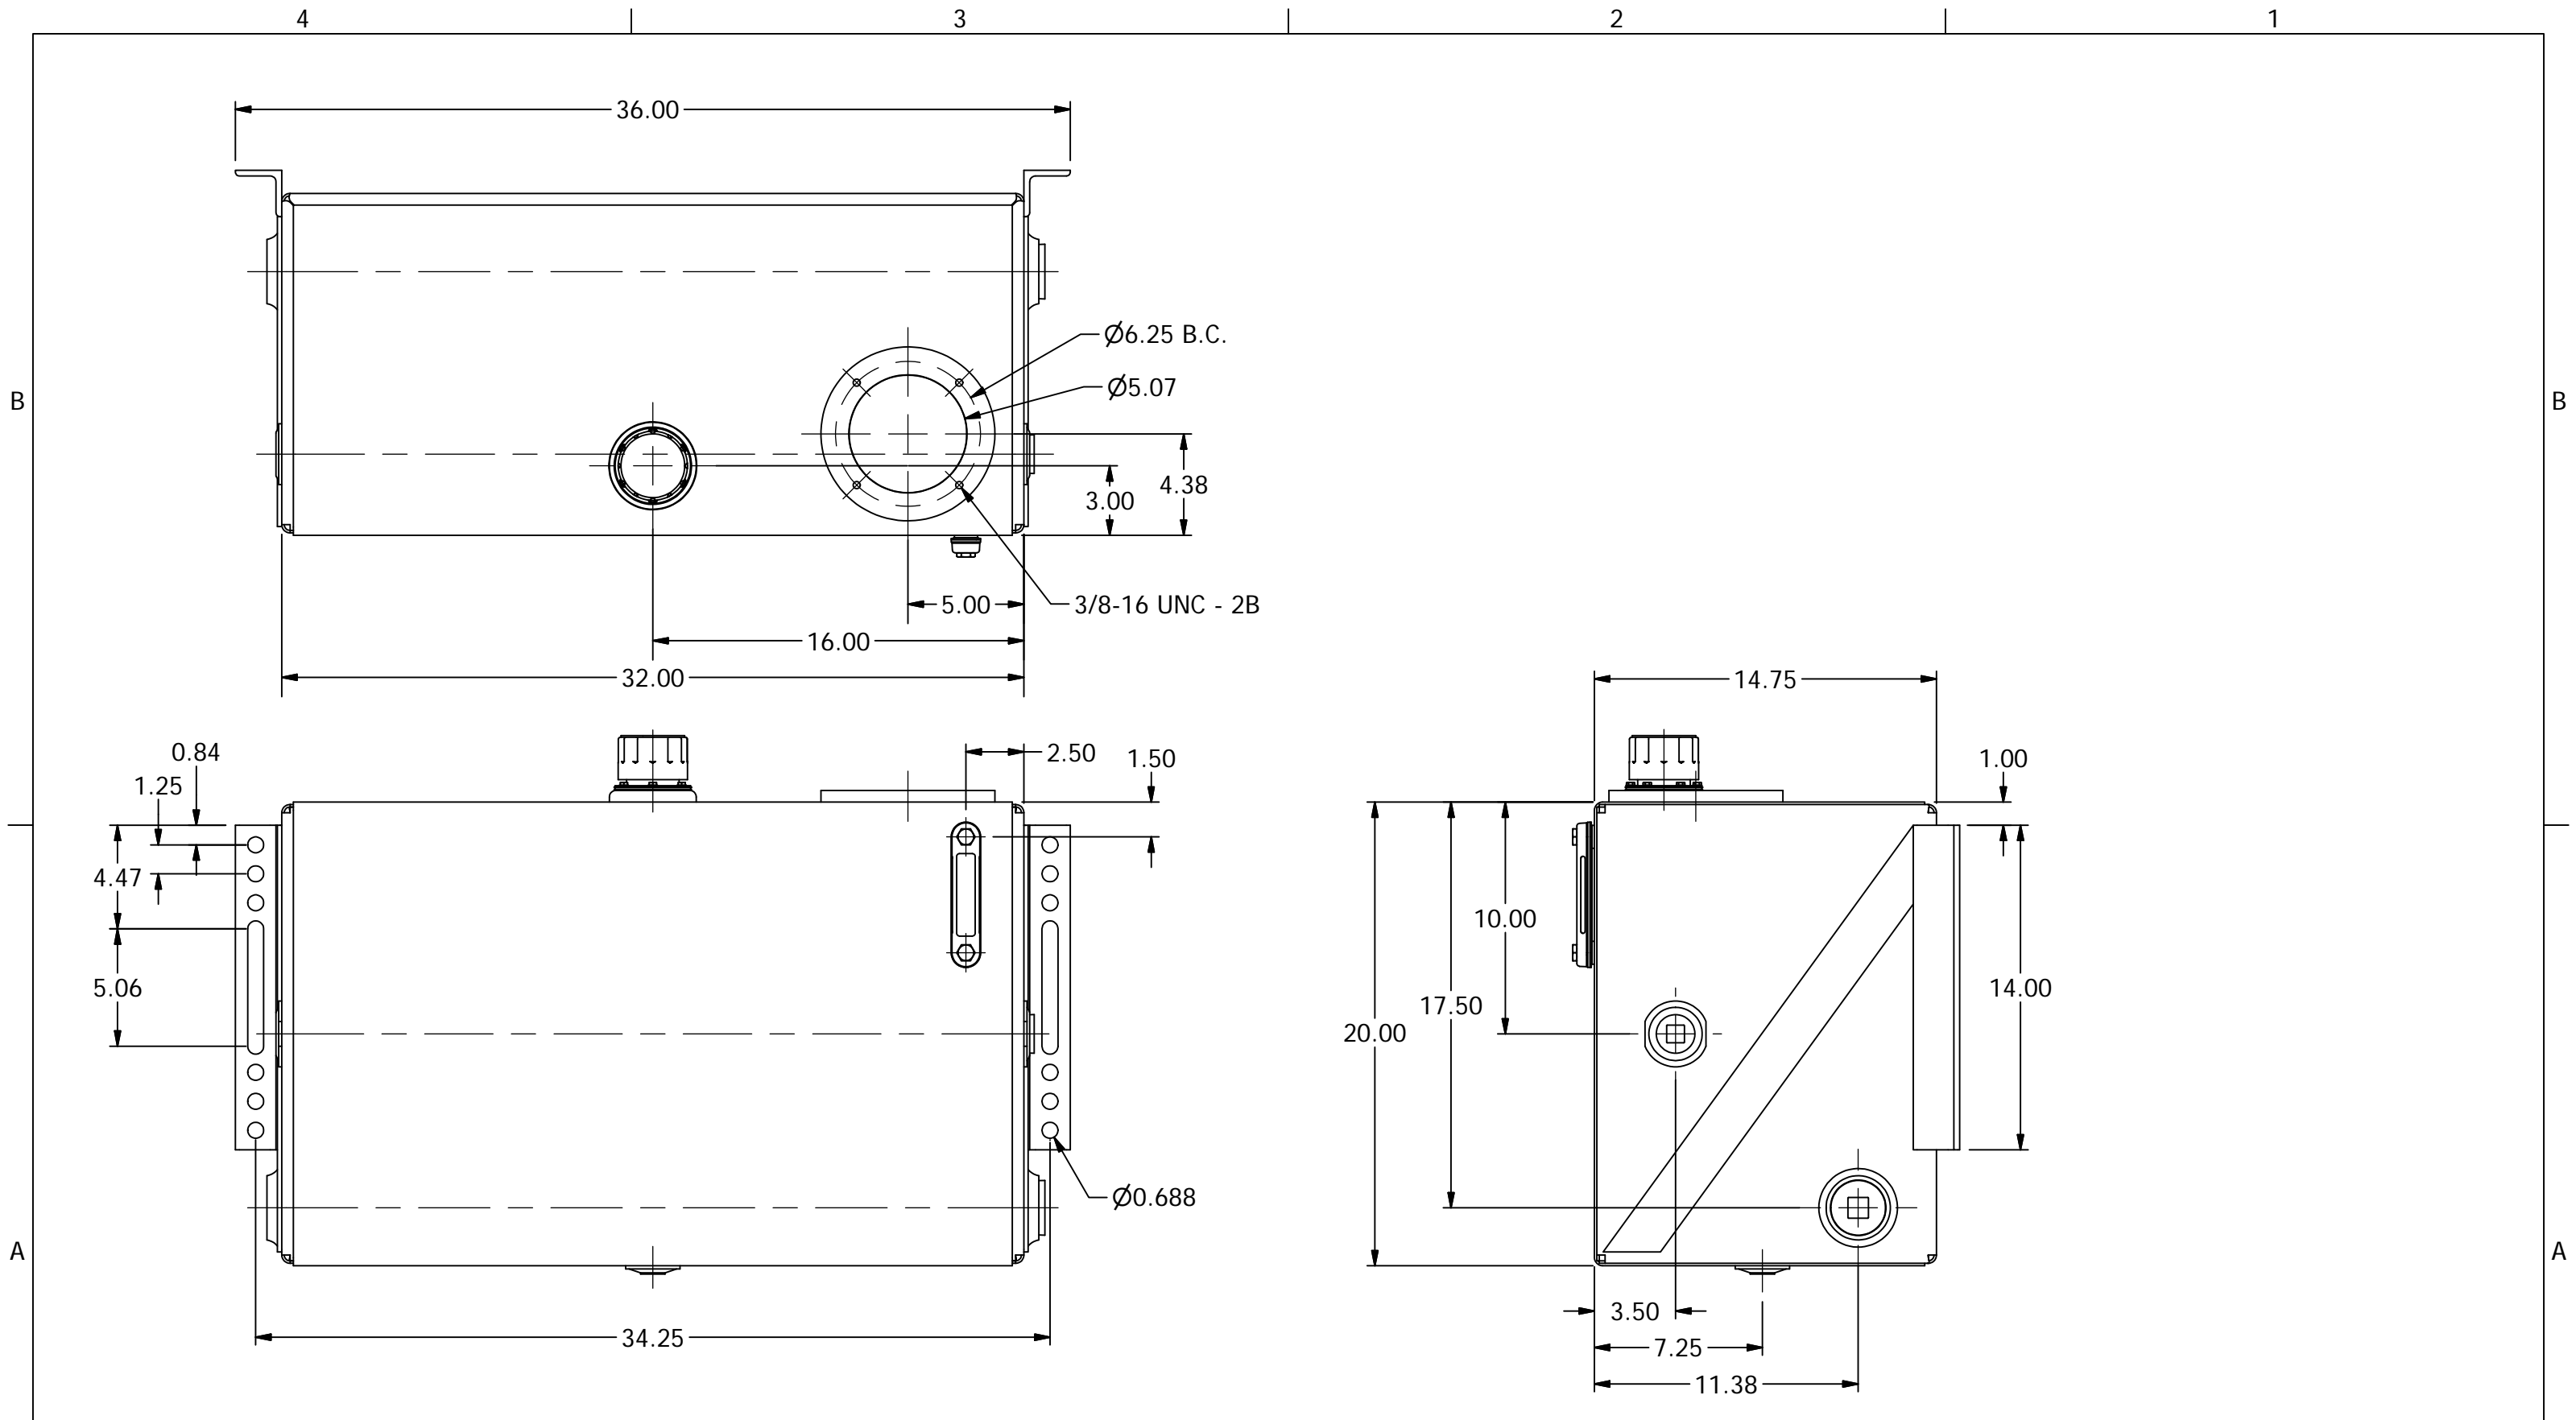

Parts List			
ITEM	QTY	PART NUMBER	DESCRIPTION
1	1	57XL-40N	40 MICRON FILL W/NYLON STRAINER
2	1	MAGPLUG0750	3/4" NPT MAG PLUG
3	1	N_A5400	NAM WELDMENT ~120 1/2 lbs
4	1	PLUG1250	1 1/4" NPT SQUARE SOCKET PLUG
5	1	PLUG2000	2" NPT SQUARE SOCKET PLUG
6	1	T-LLG-5	SIGHT/TEMP. GAUGE, 5"

OPTIONAL AMP PARTS INCLUDE:  
 -CPA56 FILTER PORT COVER  
 -LIT-1250-10 RETURN FILTER  
 -LTF-32R5 SUCTION STRAINER

NOTE:  
 -PLUG ALL PORTS FOR SHIPMENT

<b>AMERICAN MOBILE POWER</b> <small>PH: (800) 634-8265 FAX: (765) 948-3403</small>	DRAWING BY: BPKNIGHT	DESIGN FOR: AMP	FILE NAME: A5400	
	COMPLETED: 2/19/2010		SHEET: 1 of 9	SHEET SIZE: B