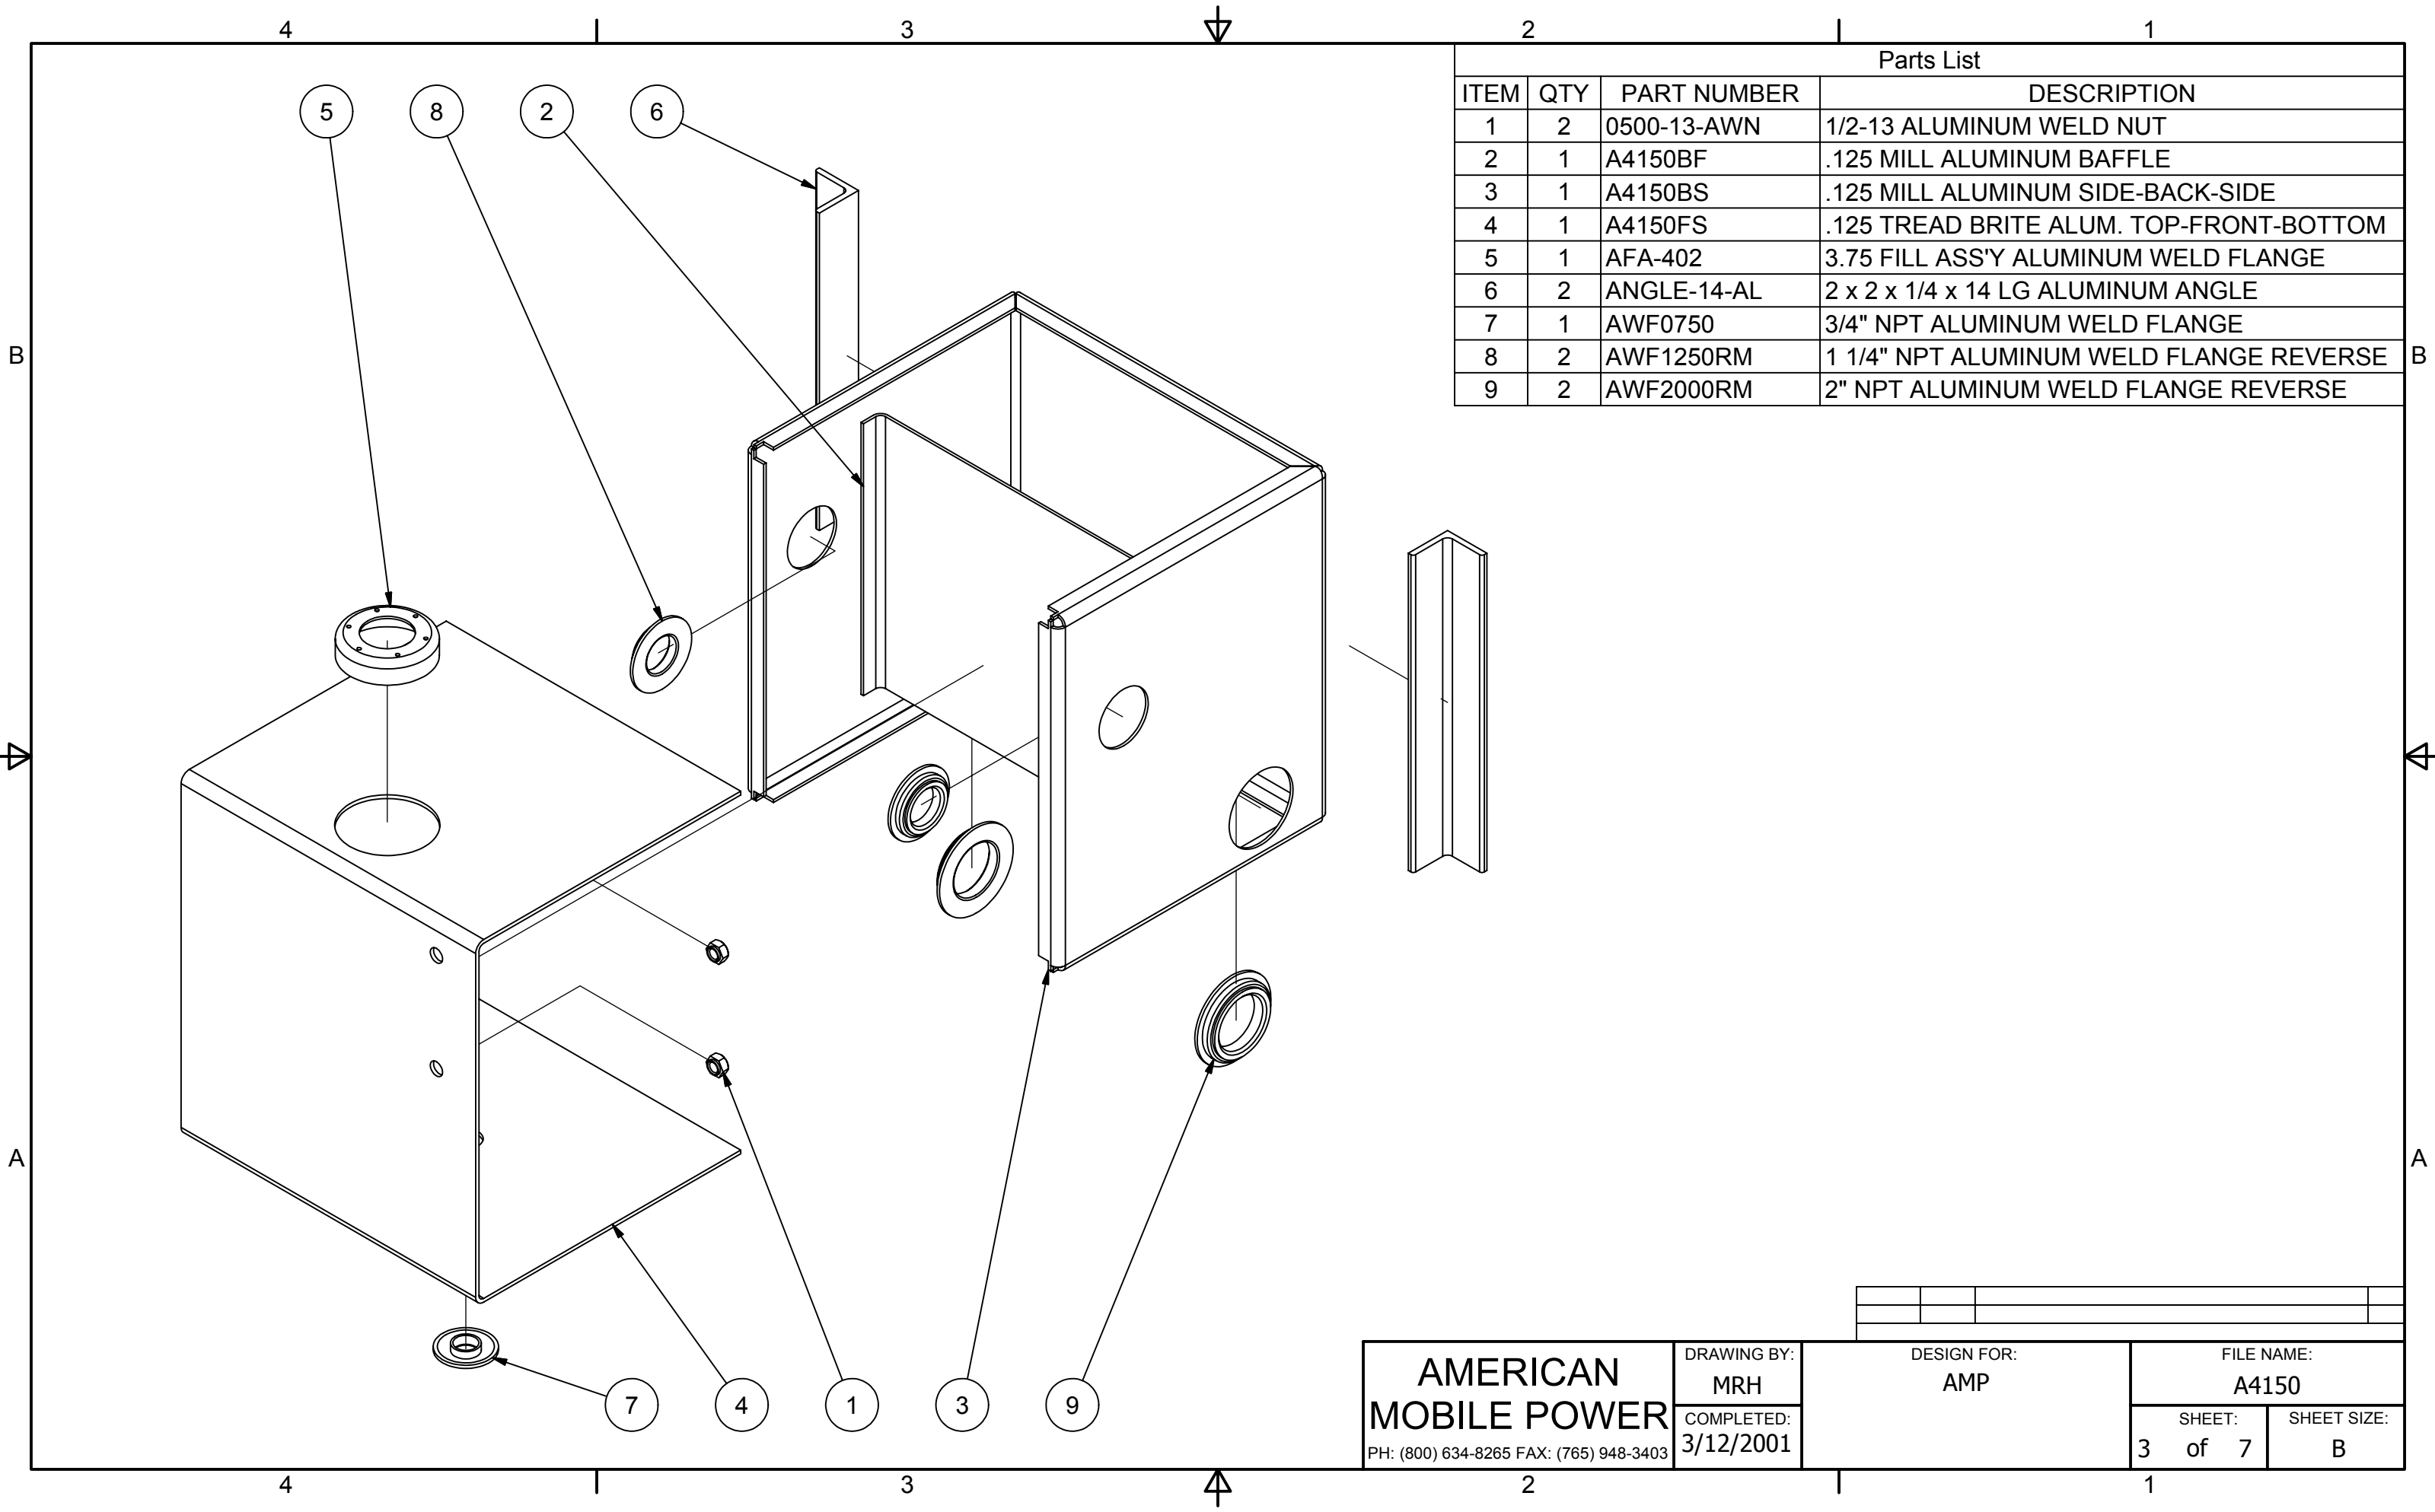

Parts List			
ITEM	QTY	PART NUMBER	DESCRIPTION
1	1	57XL-40N	40 MICRON FILL W/NYLON STRAINER
2	1	MAGPLUG0750	3/4" NPT MAG PLUG
3	1	N_A4150	16W x 16H x 14D NAM ASSEMBLY 25 1/4 lbs
4	1	PLUG1250	1 1/4" NPT SQUARE SOCKET PLUG
5	1	PLUG2000	2" NPT SQUARE SOCKET PLUG
6	1	T-LLG-5	LENZ 5" SIGHT TEMP GAUGE

Parts List			
ITEM	QTY	PART NUMBER	DESCRIPTION
1	2	0500-13-AWN	1/2-13 ALUMINUM WELD NUT
2	1	A4150BF	.125 MILL ALUMINUM BAFFLE
3	1	A4150BS	.125 MILL ALUMINUM SIDE-BACK-SIDE
4	1	A4150FS	.125 TREAD BRITE ALUM. TOP-FRONT-BOTTOM
5	1	AFA-402	3.75 FILL ASS'Y ALUMINUM WELD FLANGE
6	2	ANGLE-14-AL	2 x 2 x 1/4 x 14 LG ALUMINUM ANGLE
7	1	AWF0750	3/4" NPT ALUMINUM WELD FLANGE
8	2	AWF1250RM	1 1/4" NPT ALUMINUM WELD FLANGE REVERSE
9	2	AWF2000RM	2" NPT ALUMINUM WELD FLANGE REVERSE