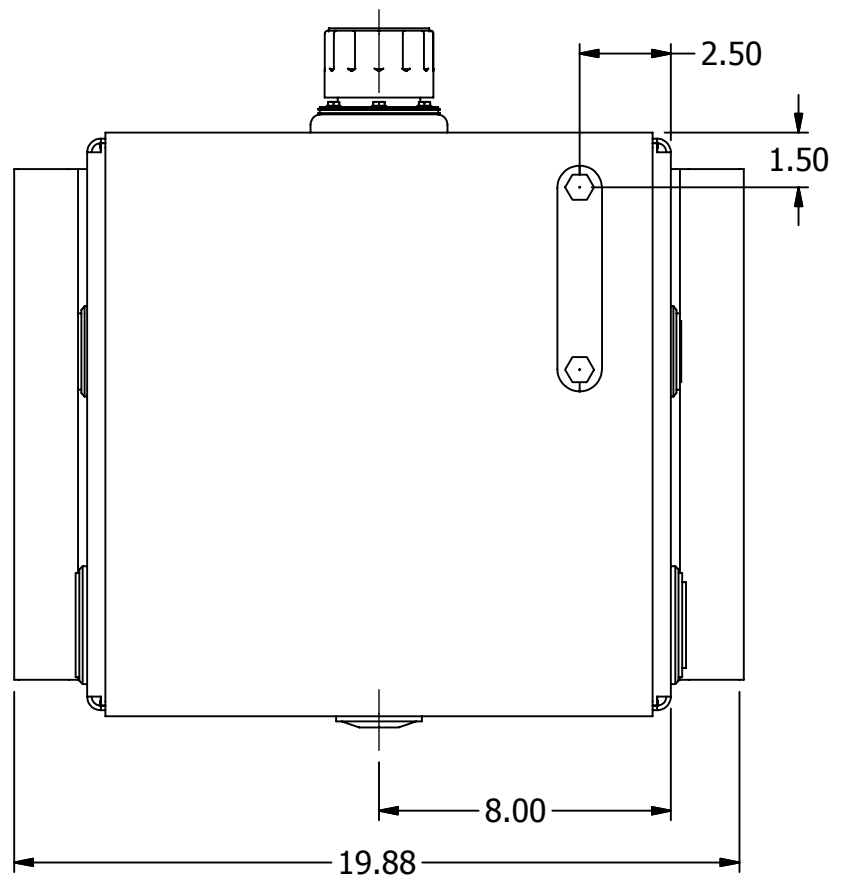

AMERICAN MOBILE POWER PH: (800) 634-8265 FAX: (765) 948-3403		DRAWING BY: MRH	DESIGN FOR: AMP	FILE NAME: A4150	
		COMPLETED: 3/12/2001		SHEET: 2 of 7	SHEET SIZE: B