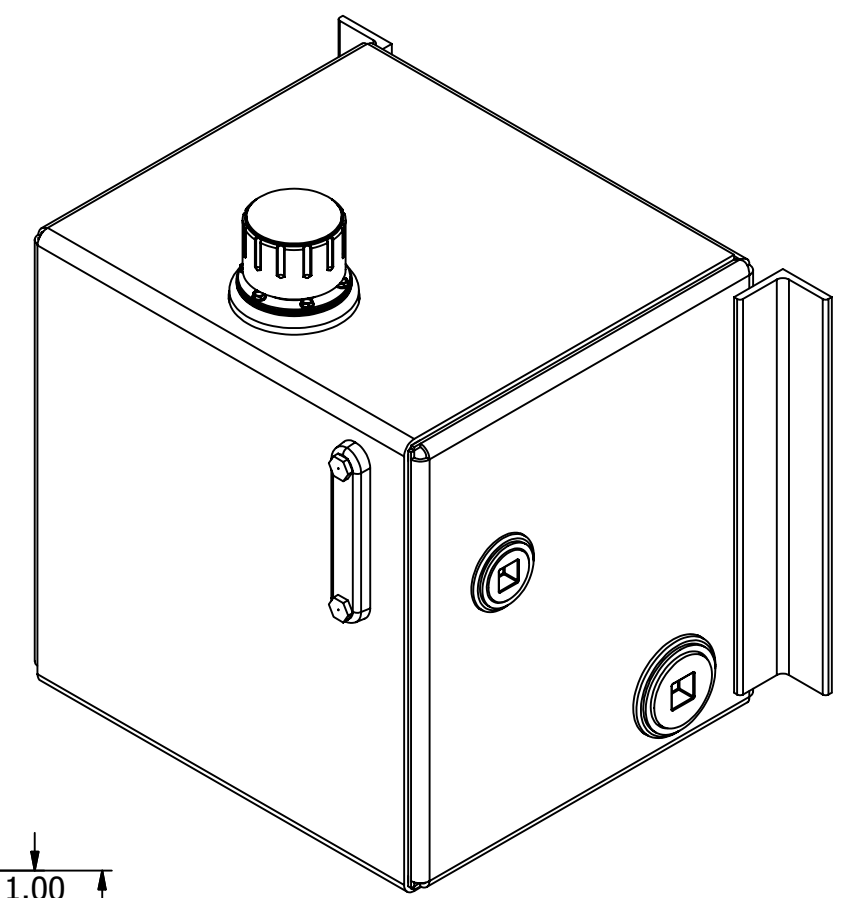

AMERICAN MOBILE POWER PH: (800) 634-8265 FAX: (765) 948-3403		DRAWING BY: MRH	DESIGN FOR: AMP	FILE NAME: A4150	
		COMPLETED: 3/12/2001		SHEET: 2 of 7	SHEET SIZE: B