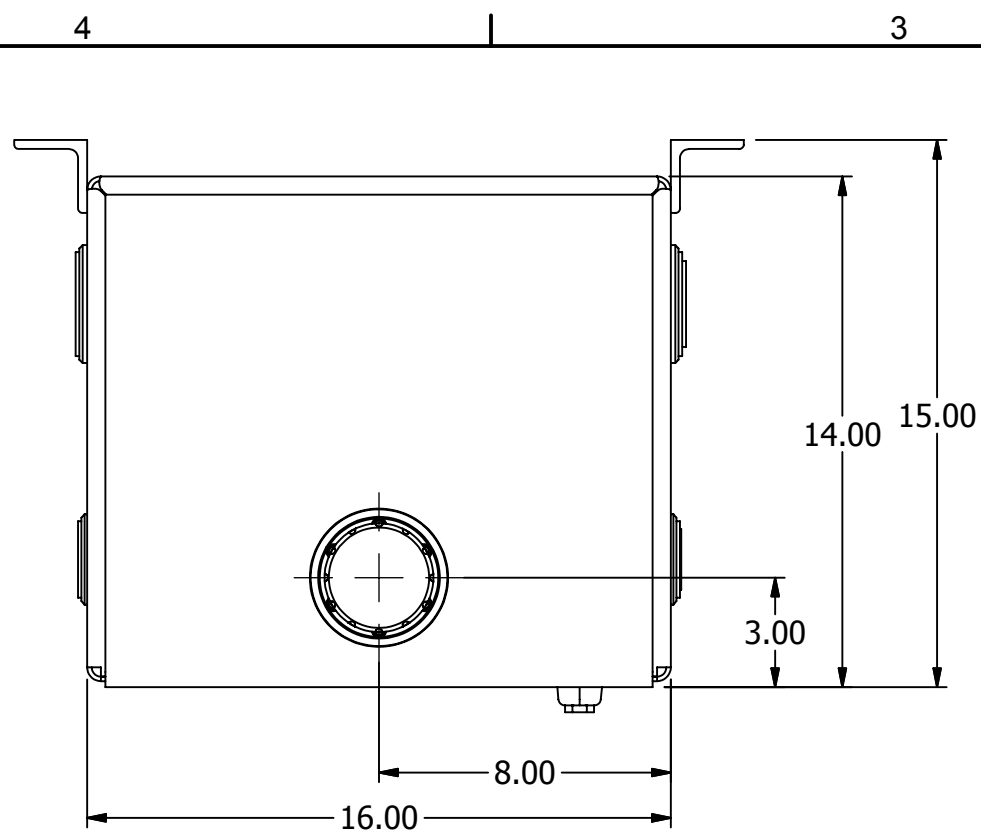

AMERICAN MOBILE POWER PH: (800) 634-8265 FAX: (765) 948-3403		DRAWING BY: MRH	DESIGN FOR: AMP	FILE NAME: A4150	
		COMPLETED: 3/12/2001		SHEET: 2 of 7	SHEET SIZE: B