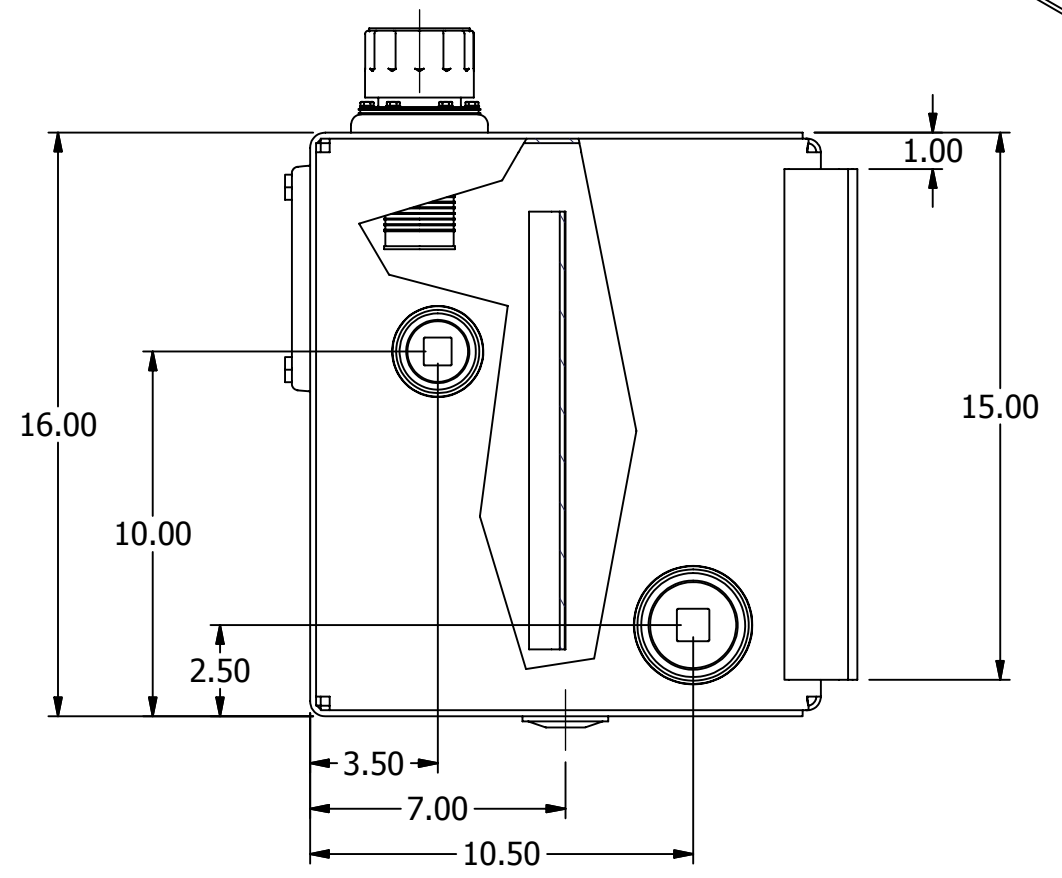

AMERICAN MOBILE POWER PH: (800) 634-8265 FAX: (765) 948-3403		DRAWING BY: MRH	DESIGN FOR: AMP	FILE NAME: A4150	
		COMPLETED: 3/12/2001		SHEET: 2 of 7	SHEET SIZE: B