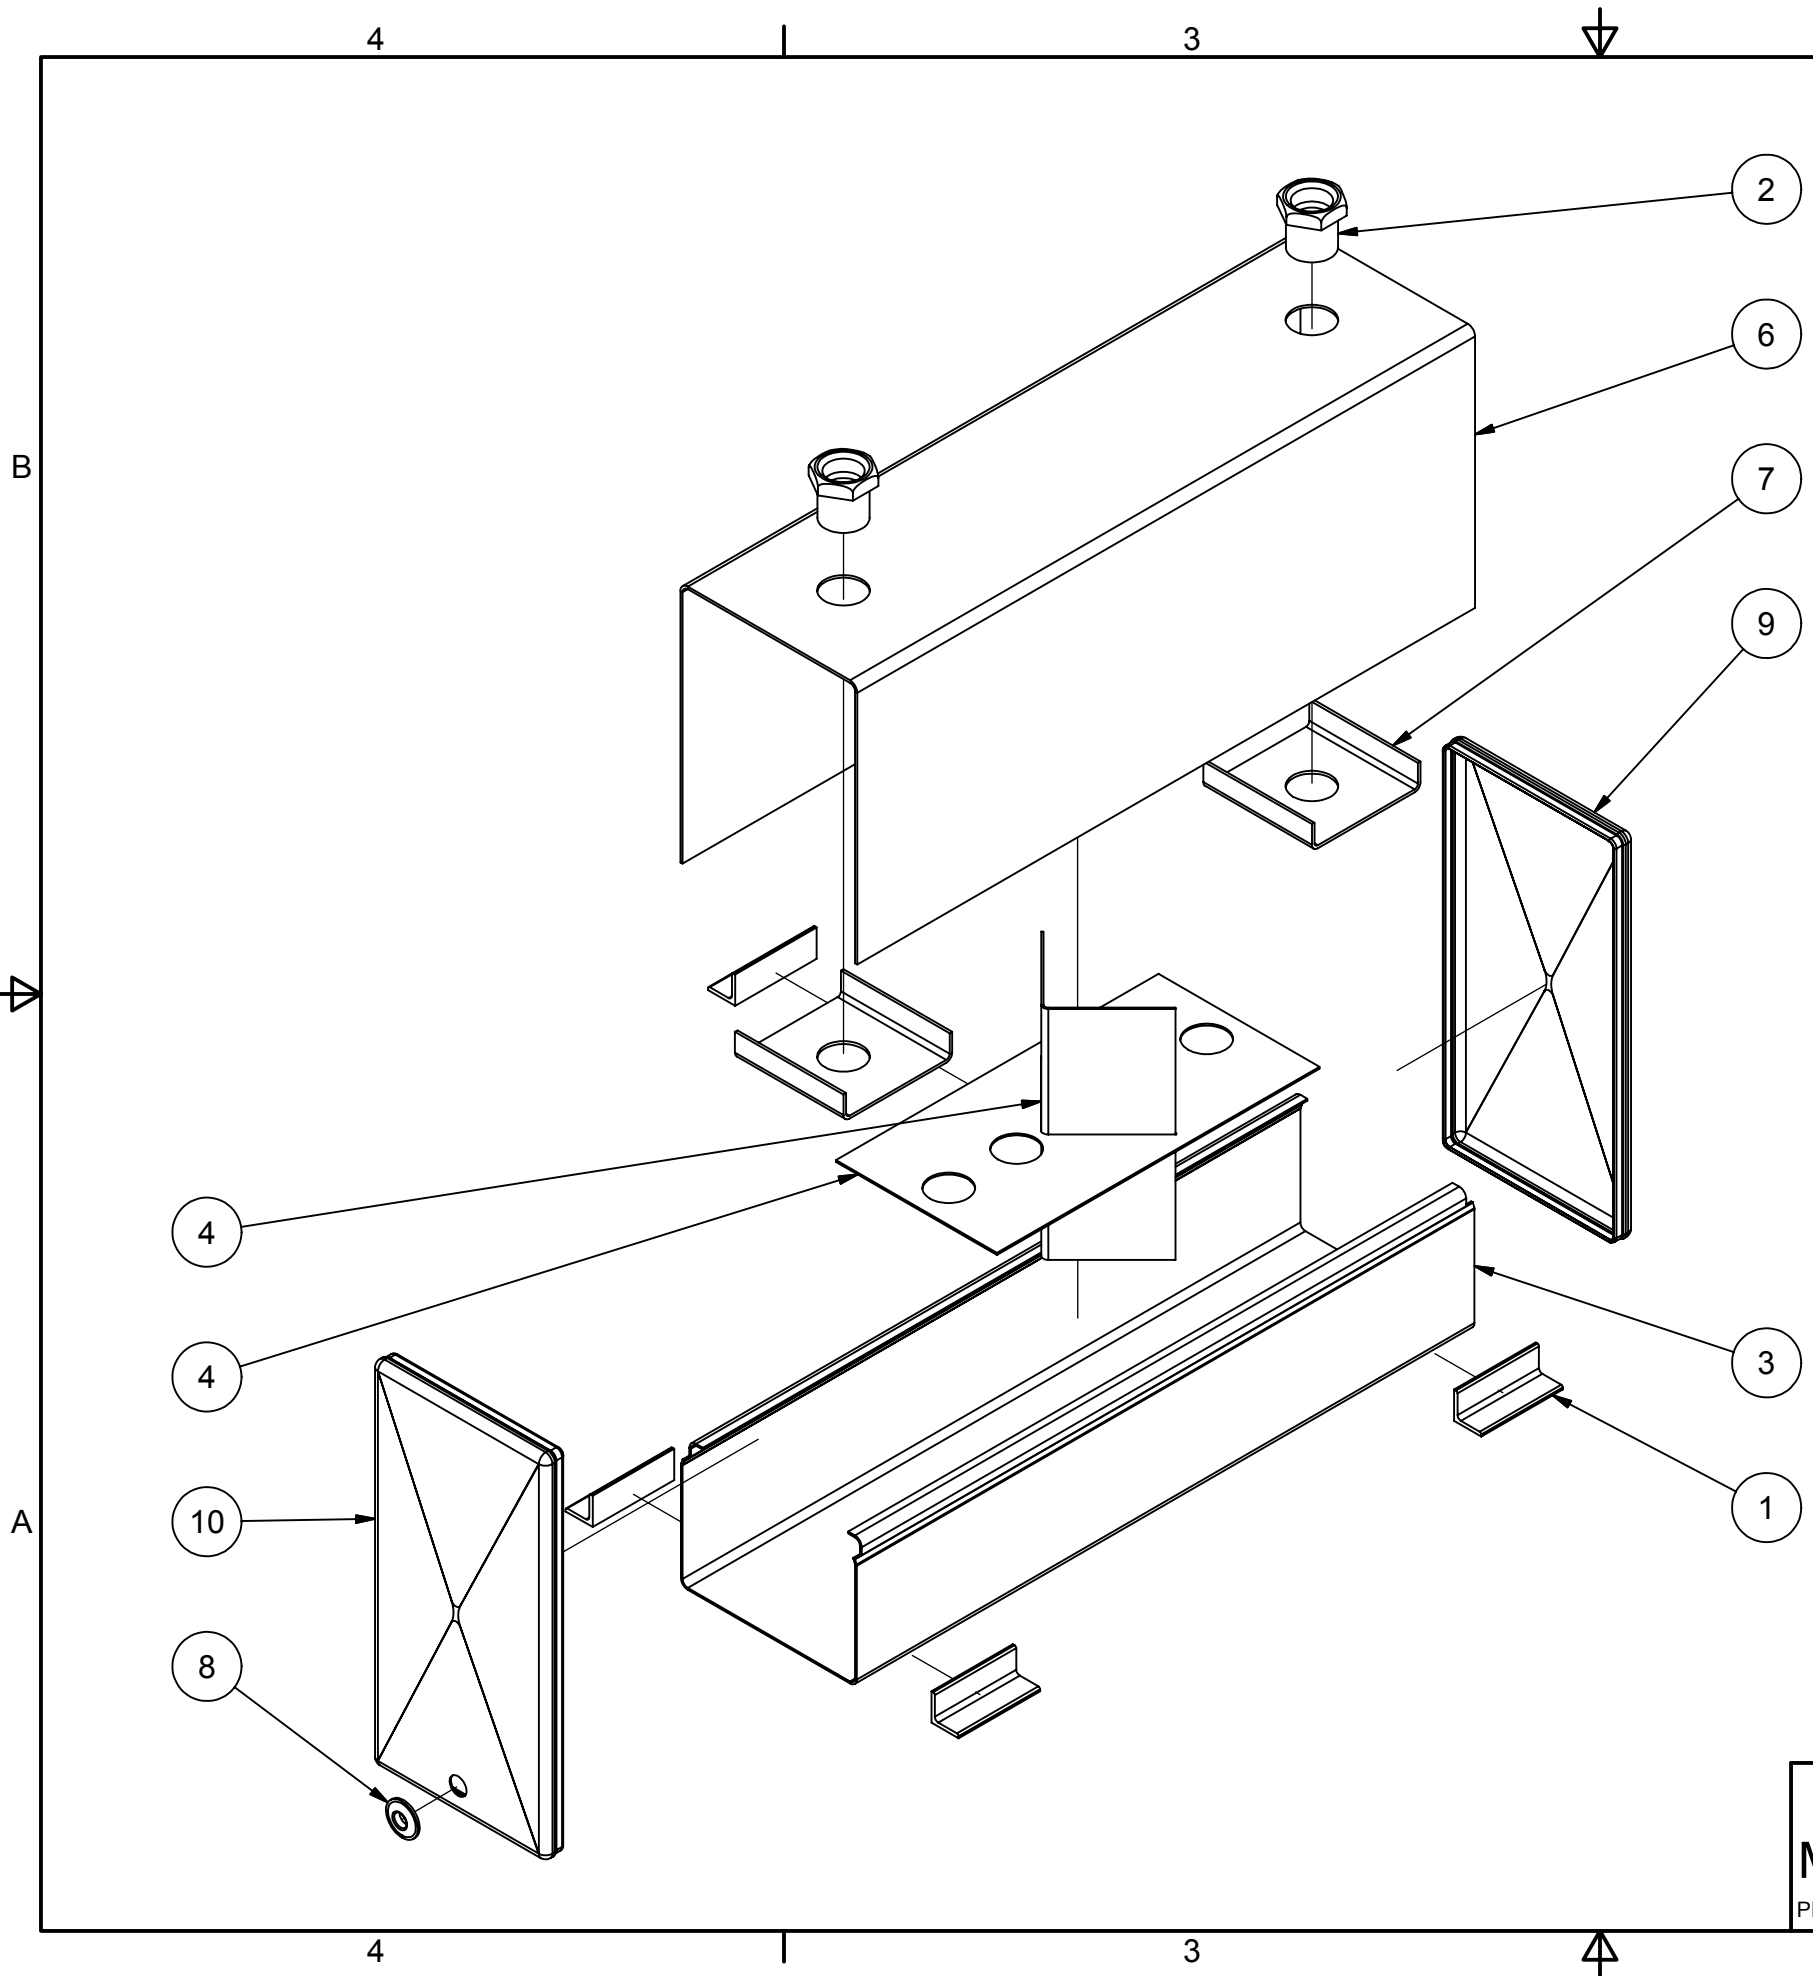

Parts List			
ITEM	QTY	PART NUMBER	DESCRIPTION
1	1	906001-4	2" NPT LOCKING VENTED DIESEL FILL CAP
2	1	MAGPLUG0750	3/4" NPT MAG PLUG
3	1	N_ATT4070	NAM ASSEMBLY 75 lbs

NOTE:
-PLUG ALL PORTS FOR SHIPMENT

**AMERICAN
MOBILE POWER**

Parts List			
ITEM	QTY	PART NUMBER	DESCRIPTION
1	4	ANGLE-AL-6IN	2 x 2 x 1/4 x 6 LG ALUMINUM ANGLE
2	2	ATF2000	2" NPT ALUM TRANSFER PUMP FITTING
3	1	ATT4070B	.125 MILL ALUMINUM BOTTOM
4	1	ATT4070FH	.125 MILL ALUM. BAFFLE HORIZ.
5	1	ATT4070FI	.125 MILL ALUM. BAFFLE INSERT
6	1	ATT4070T	.125 3003 TREAD BRITE ALUM. TOP
7	2	ATTSUPPORT	.188 MILL ALUMINUM SUPPORT PLATE
8	1	AWF0750	3/4" NPT ALUMINUM WELD FLANGE
9	1	UA0002	.100 MILL ALUM BEADED UPRIGHT HEAD
10	1	UA0752NS	.100 MILL ALUM BEADED UPRIGHT HEAD