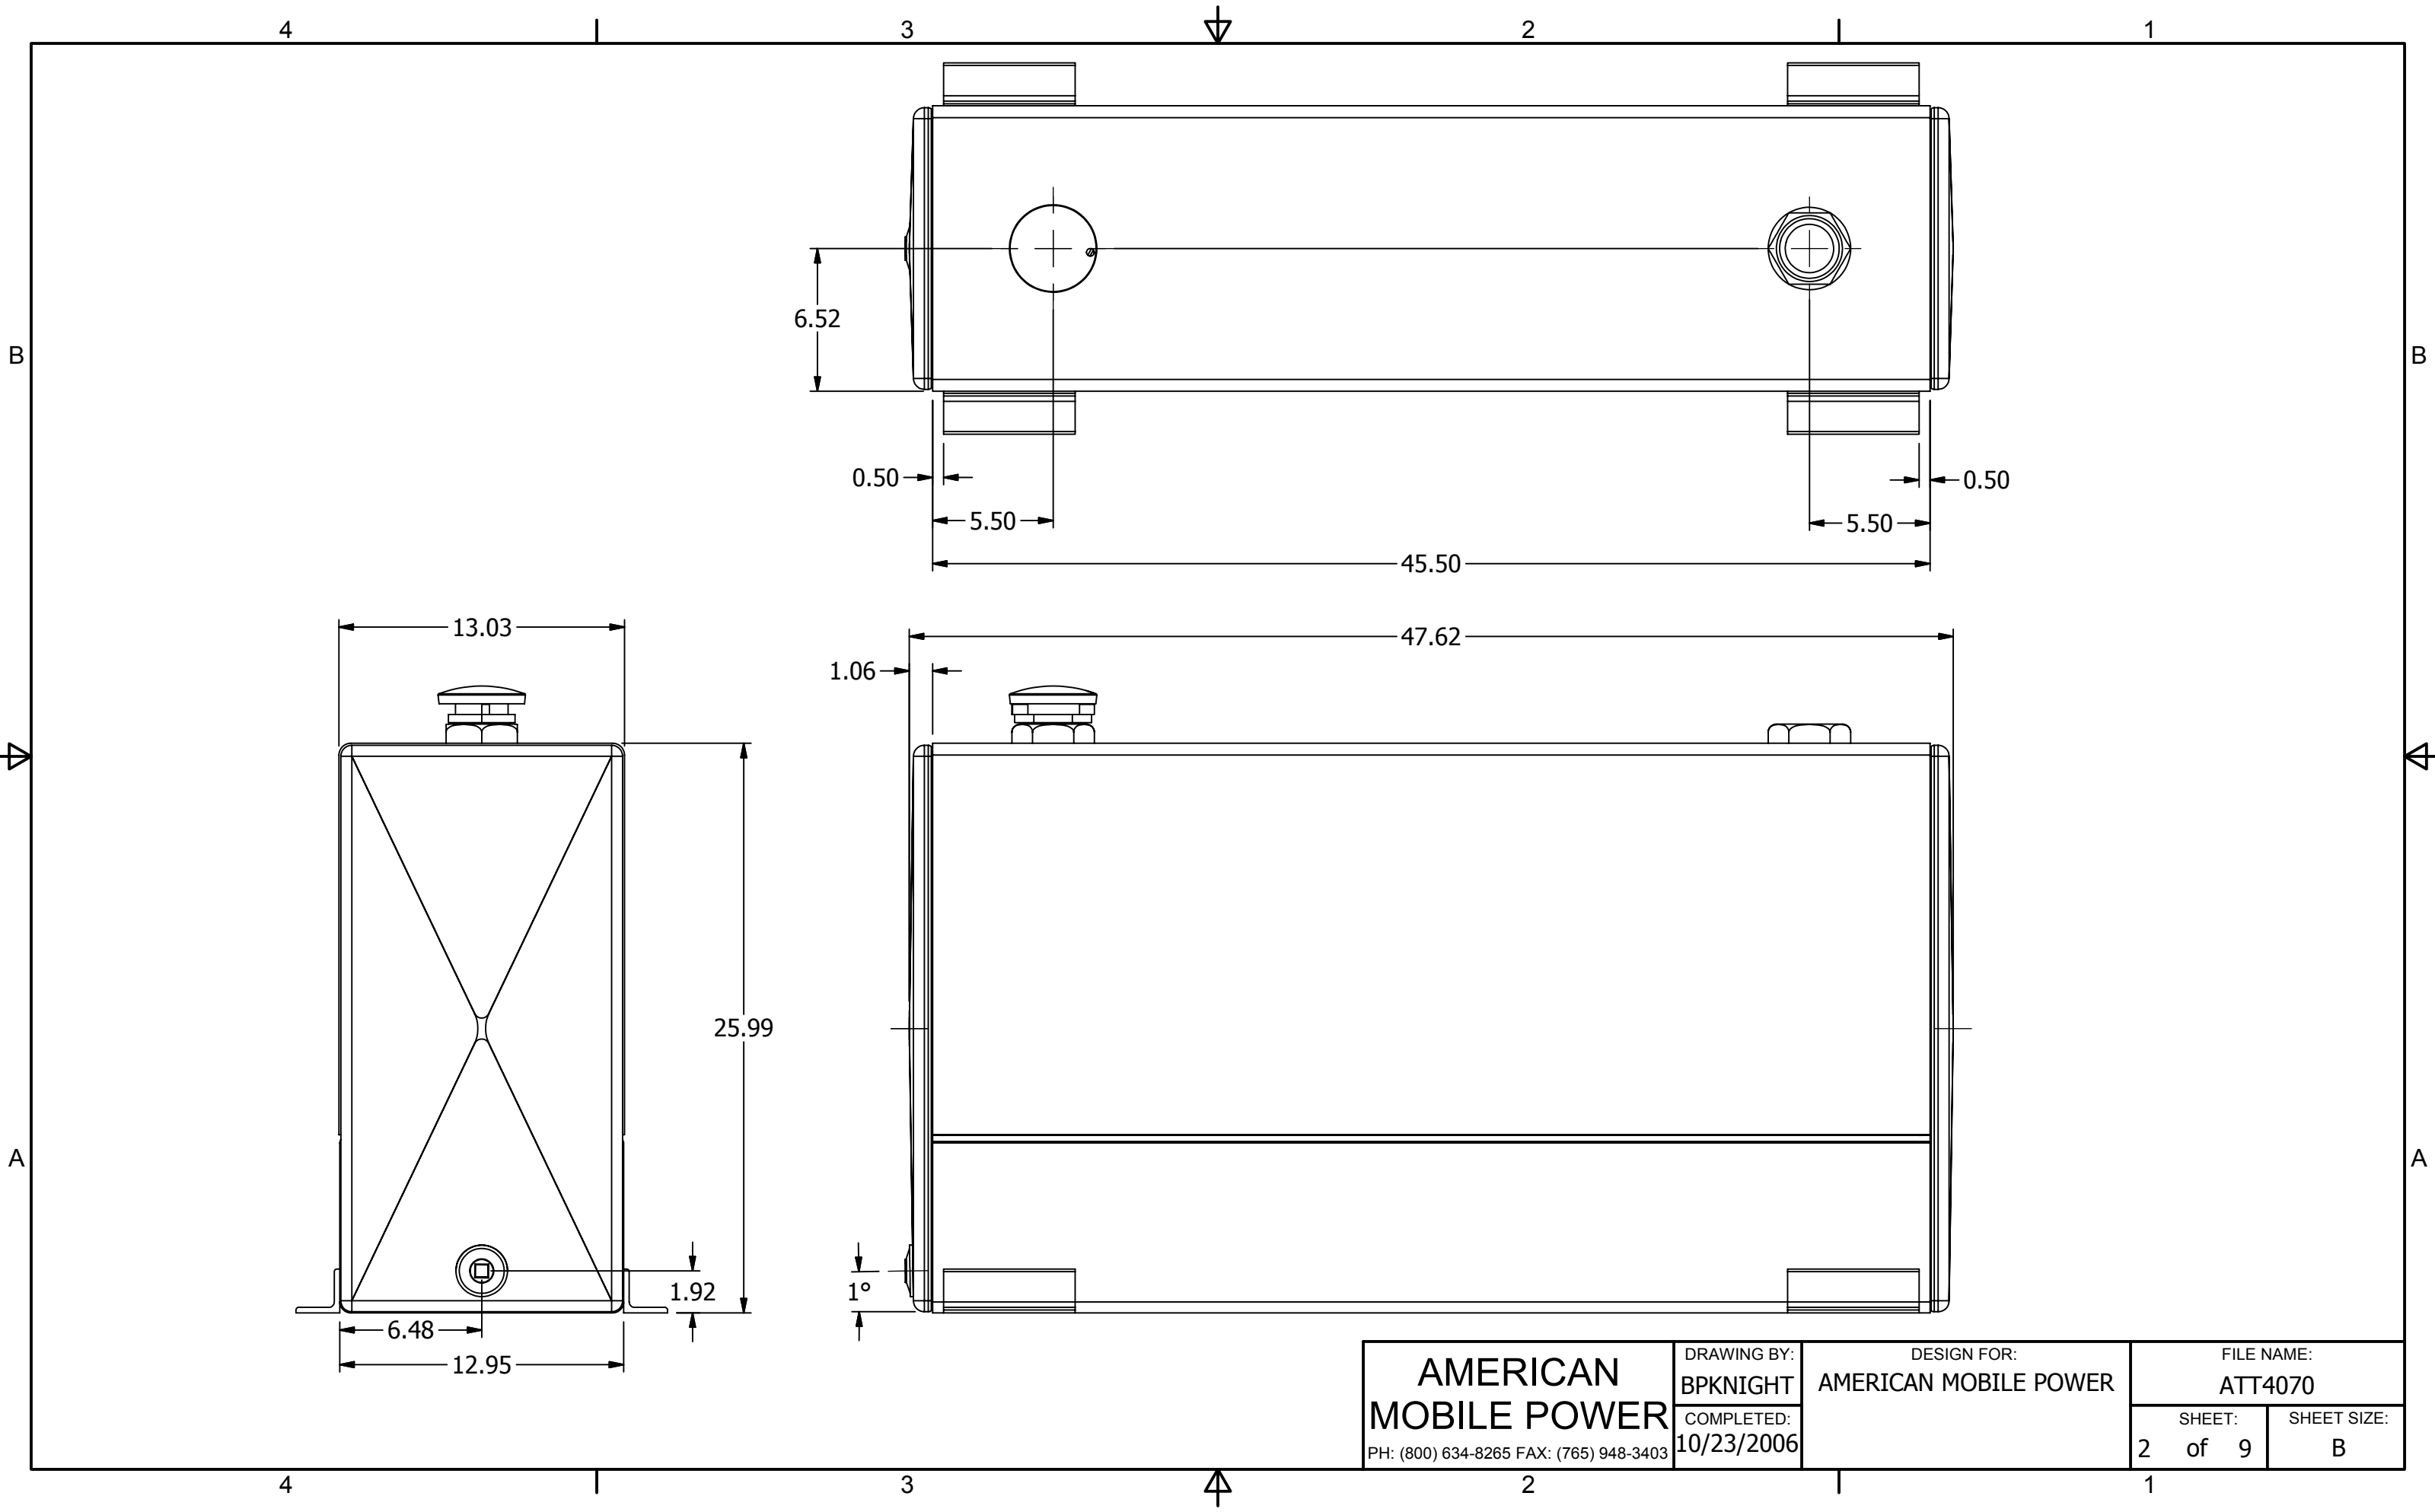

AMERICAN MOBILE POWER PH: (800) 634-8265 FAX: (765) 948-3403	DRAWING BY: BPKNIGHT	DESIGN FOR: AMERICAN MOBILE POWER	FILE NAME: ATT4070	
	COMPLETED: 10/23/2006		SHEET: 2 of 9	SHEET SIZE: B