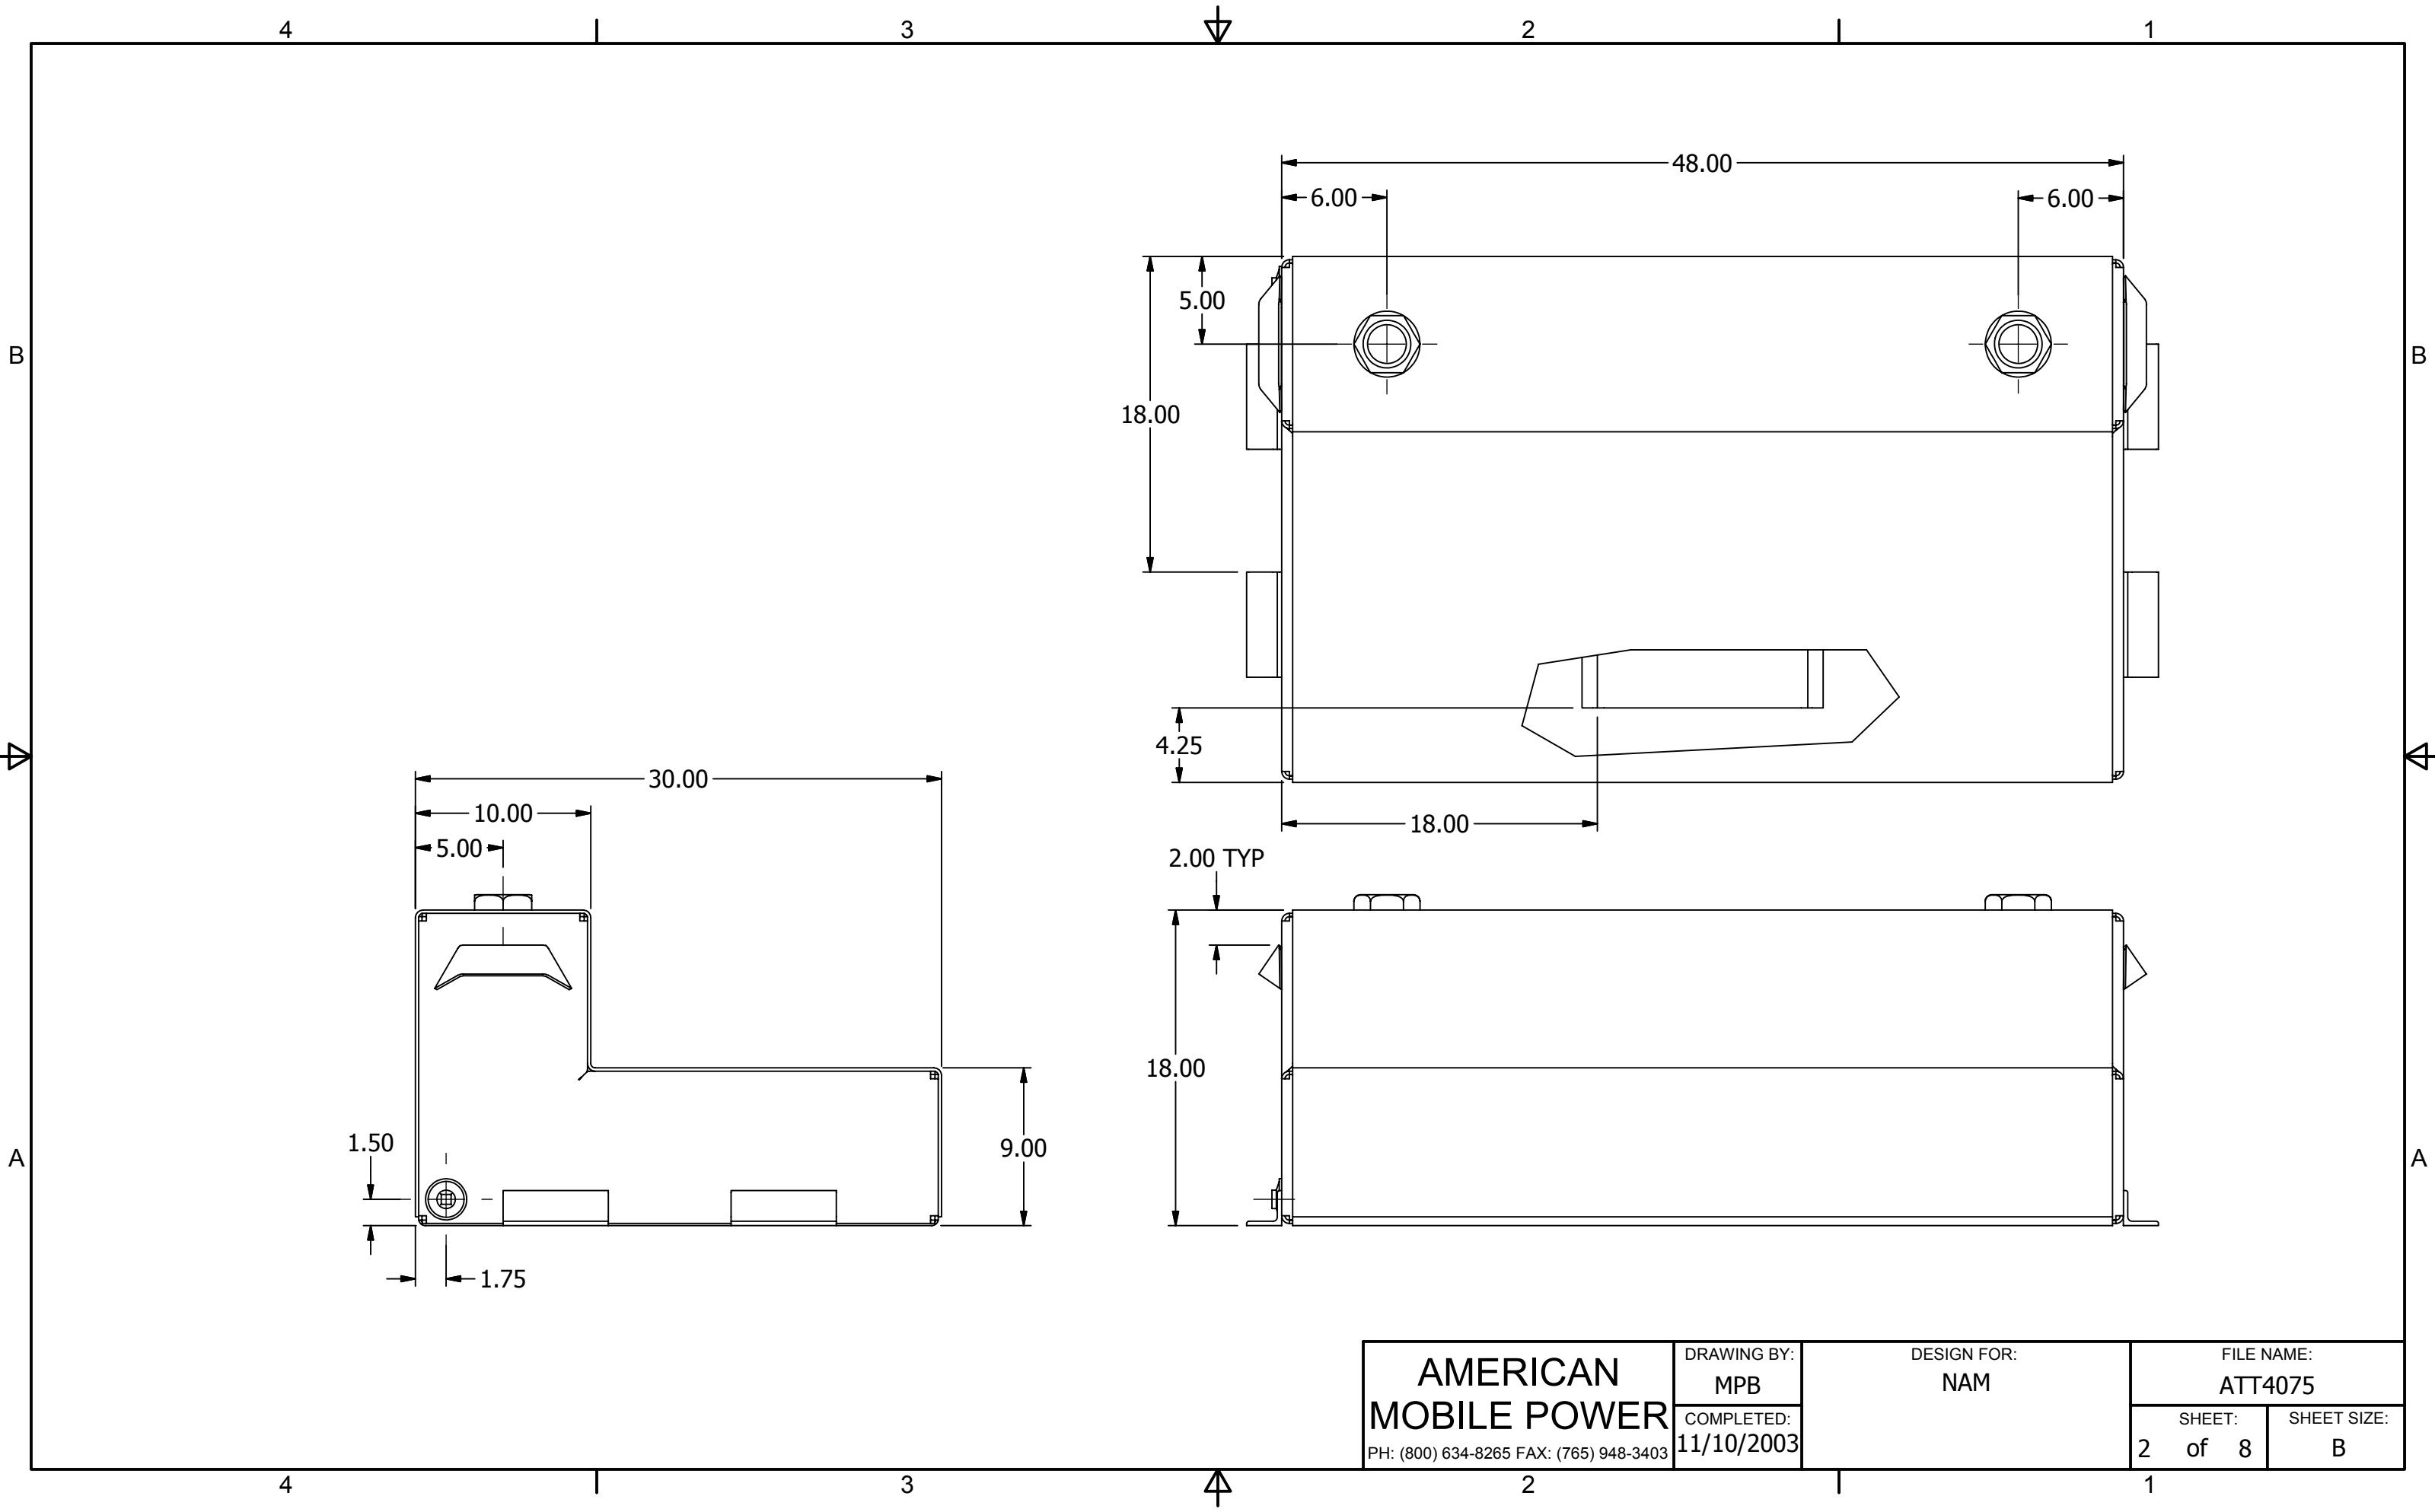

AMERICAN MOBILE POWER PH: (800) 634-8265 FAX: (765) 948-3403	DRAWING BY: MPB	DESIGN FOR: NAM	FILE NAME: ATT4075	
	COMPLETED: 11/10/2003		SHEET: 2 of 8	SHEET SIZE: B