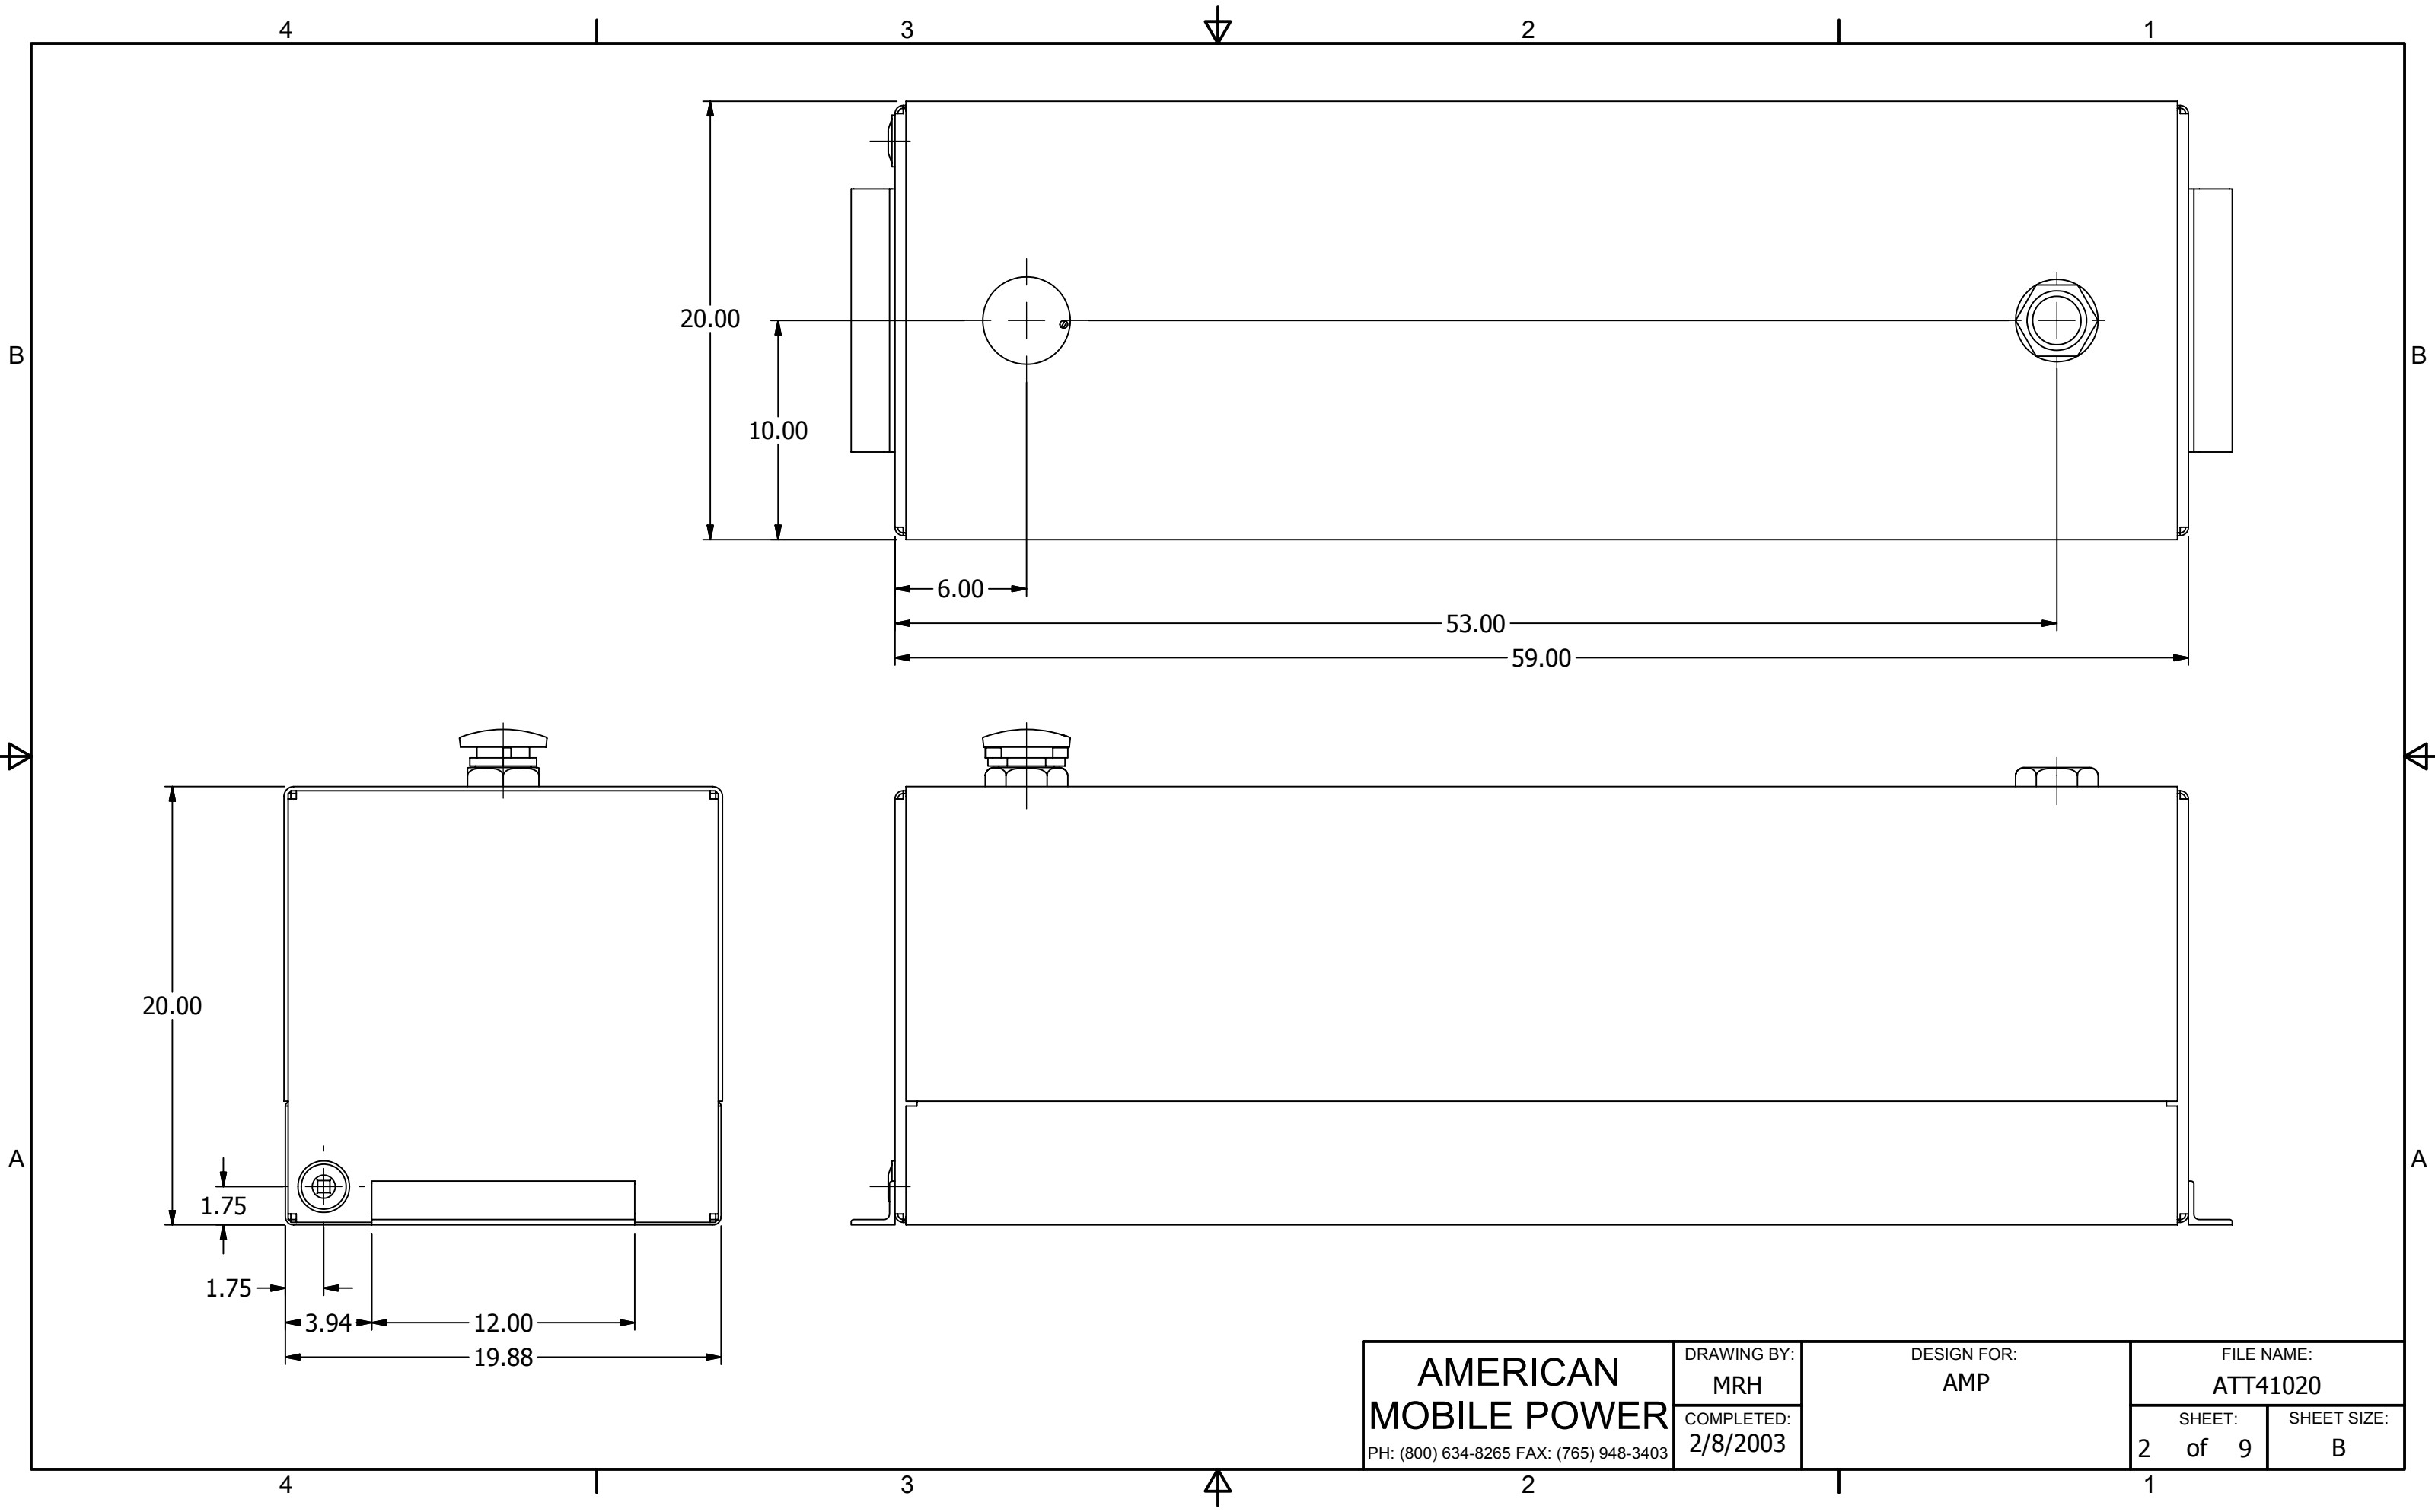

4

3

2

1

Parts List

ITEM	QTY	PART NUMBER	DESCRIPTION
1	1	906001-4	2" NPT LOCKING VENTED DIESEL FILL CAP
2	1	MAGPLUG0750	3/4" NPT MAG PLUG
3	1	N_ATT41020	NAM ASSEMBLY 100 lbs

FILL CAP SHOWN FOR REFERENCE;
MAY BE INSTALLED IN EITHER PORT.

1

B

B

A

A

AMERICAN MOBILE POWER PH: (800) 634-8265 FAX: (765) 948-3403	DRAWING BY: MRH	DESIGN FOR: AMP	FILE NAME: ATT41020	
	COMPLETED: 2/8/2003		SHEET: 2 of 9	SHEET SIZE: B

Parts List			
ITEM	QTY	PART NUMBER	DESCRIPTION
1	2	ANGLE-AL-12IN	2 x 2 x 1/4 x 12 LG ALUMINUM ANGLE
2	2	ATF2000	2" NPT ALUM TRANSFER PUMP FITTING
3	2	ATT41020BF	.125 MILL ALUMINUM BAFFLE
4	1	ATT41020BT	.125 MILL ALUMINUM BOTTOM SECTION
5	1	ATT41020LH	.125 MILL ALUMINUM LEFT HEAD
6	1	ATT41020RH	.125 MILL ALUMINUM RIGHT HEAD
7	1	ATT41020TP	.125 3003 TREAD BRITE TOP SECTION
8	2	ATTSUPPORT	.188 MILL ALUMINUM SUPPORT PLATE
9	1	AWF0750	3/4" NPT ALUMINUM WELD FLANGE