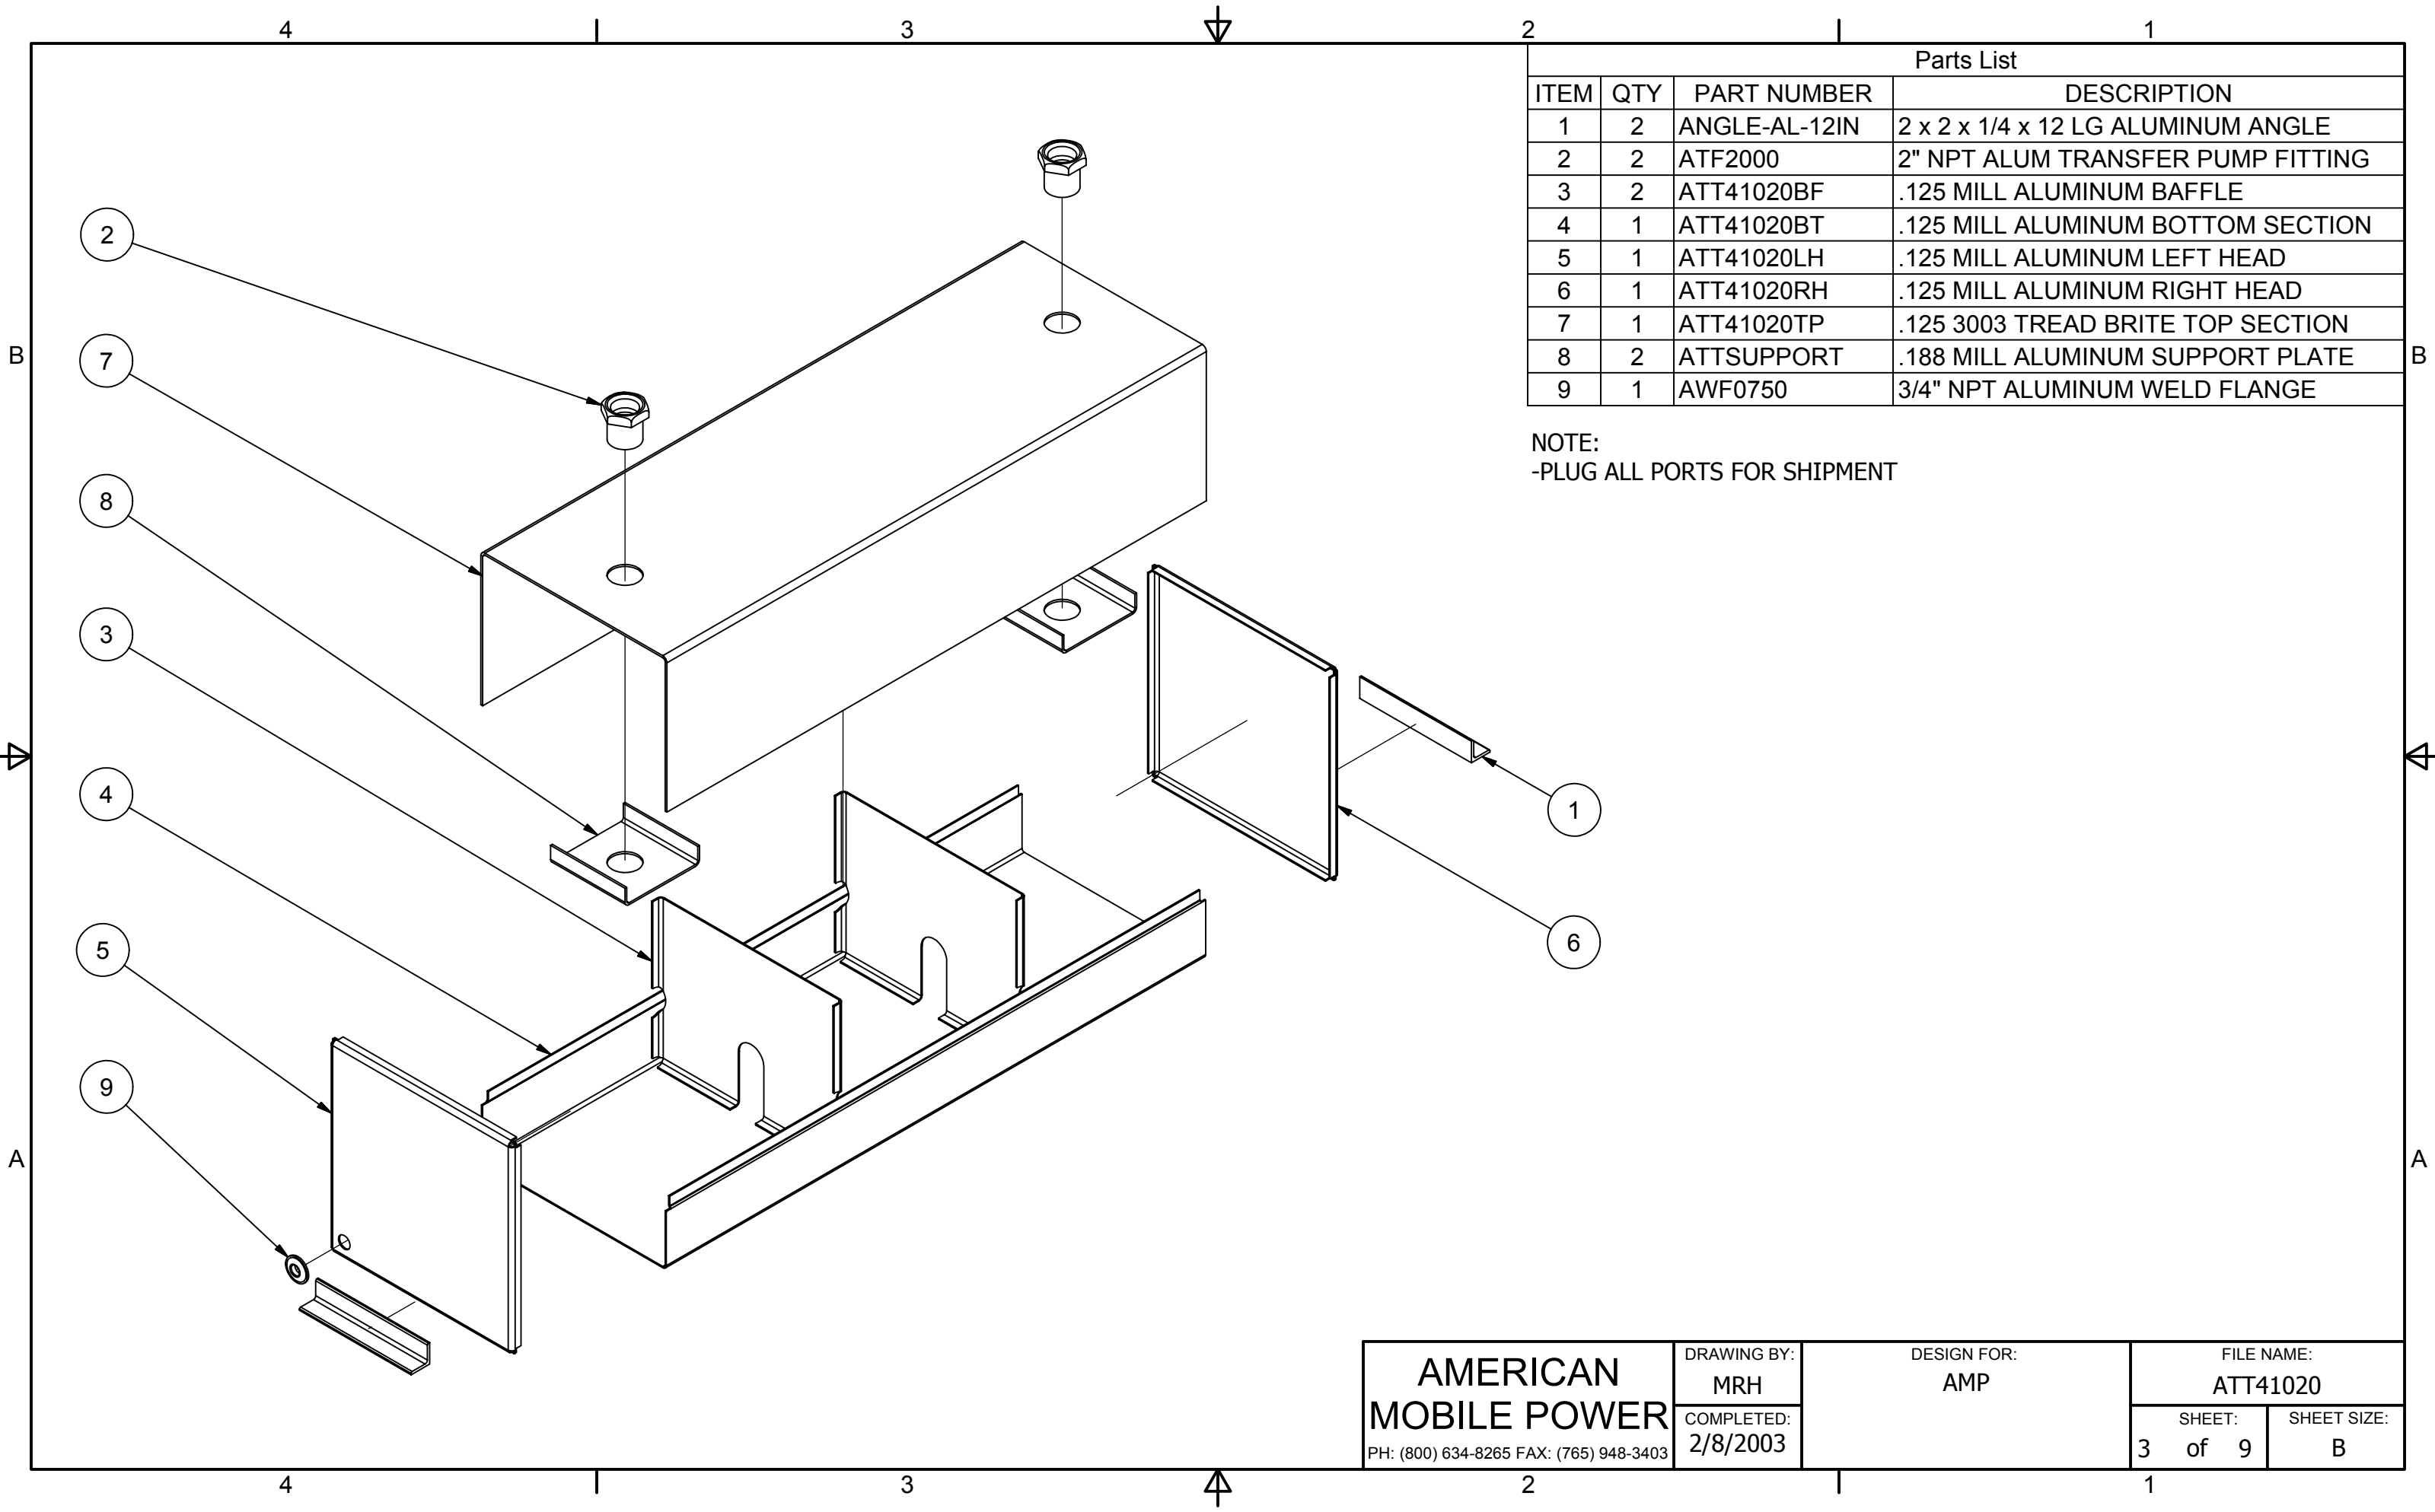

4

3

2

1

Parts List

ITEM	QTY	PART NUMBER	DESCRIPTION
1	1	906001-4	2" NPT LOCKING VENTED DIESEL FILL CAP
2	1	MAGPLUG0750	3/4" NPT MAG PLUG
3	1	N_ATT41020	NAM ASSEMBLY 100 lbs

FILL CAP SHOWN FOR REFERENCE;
MAY BE INSTALLED IN EITHER PORT.

1

B

B

A

A

AMERICAN MOBILE POWER PH: (800) 634-8265 FAX: (765) 948-3403	DRAWING BY: MRH	DESIGN FOR: AMP	FILE NAME: ATT41020	
	COMPLETED: 2/8/2003		SHEET: 2 of 9	SHEET SIZE: B

Parts List			
ITEM	QTY	PART NUMBER	DESCRIPTION
1	2	ANGLE-AL-12IN	2 x 2 x 1/4 x 12 LG ALUMINUM ANGLE
2	2	ATF2000	2" NPT ALUM TRANSFER PUMP FITTING
3	2	ATT41020BF	.125 MILL ALUMINUM BAFFLE
4	1	ATT41020BT	.125 MILL ALUMINUM BOTTOM SECTION
5	1	ATT41020LH	.125 MILL ALUMINUM LEFT HEAD
6	1	ATT41020RH	.125 MILL ALUMINUM RIGHT HEAD
7	1	ATT41020TP	.125 3003 TREAD BRITE TOP SECTION
8	2	ATTSUPPORT	.188 MILL ALUMINUM SUPPORT PLATE
9	1	AWF0750	3/4" NPT ALUMINUM WELD FLANGE