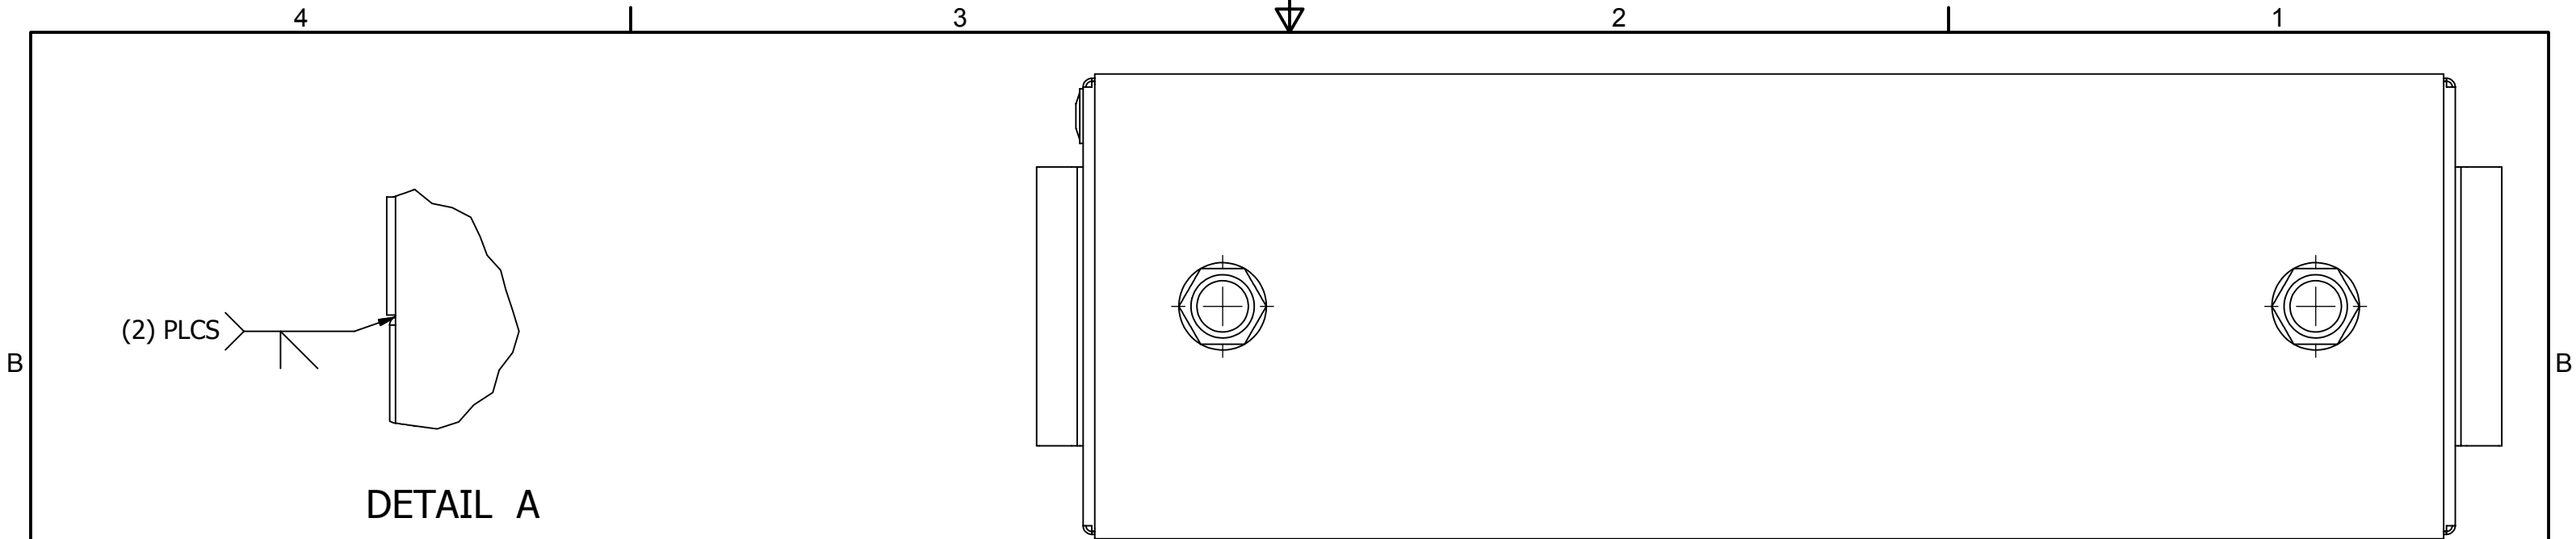

AMERICAN MOBILE POWER PH: (800) 634-8265 FAX: (765) 948-3403	DRAWING BY: MRH	DESIGN FOR: AMP	FILE NAME: ATT41020	
	COMPLETED: 2/8/2003		SHEET: 4 of 9	SHEET SIZE: B