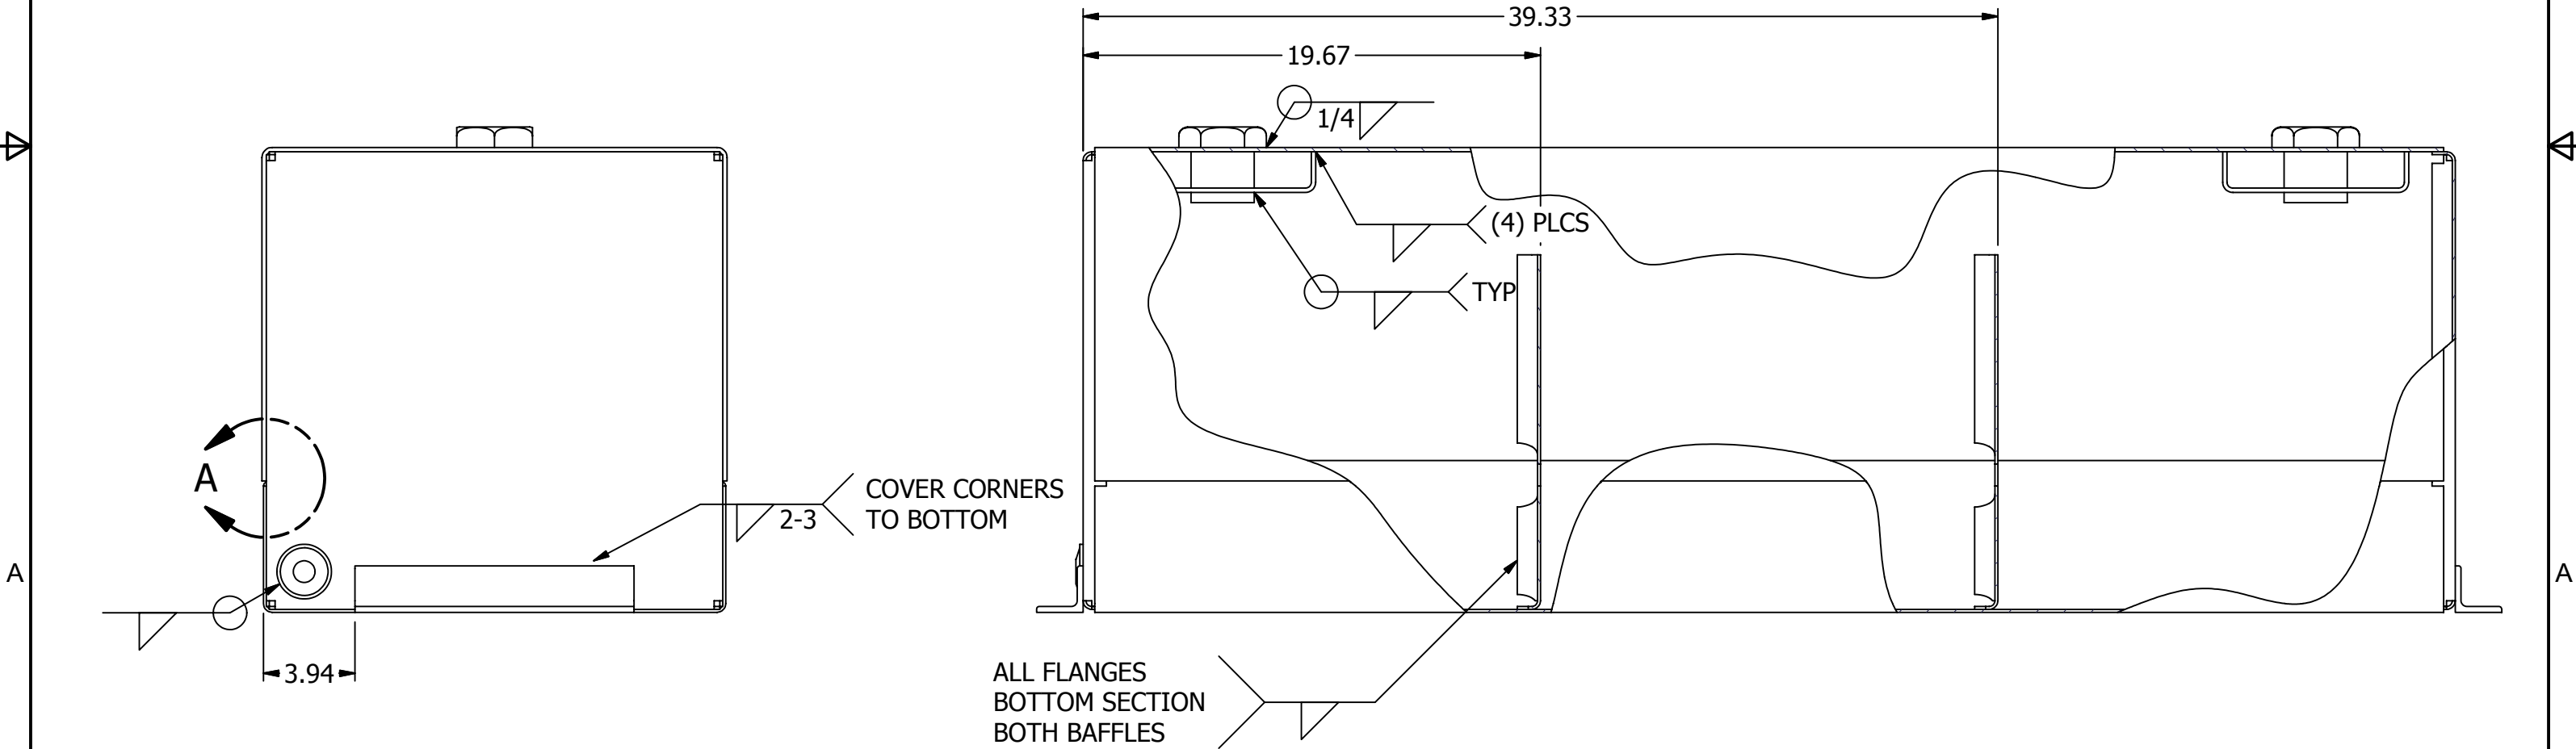

AMERICAN MOBILE POWER PH: (800) 634-8265 FAX: (765) 948-3403	DRAWING BY: MRH	DESIGN FOR: AMP	FILE NAME: ATT41020	
	COMPLETED: 2/8/2003		SHEET: 4 of 9	SHEET SIZE: B