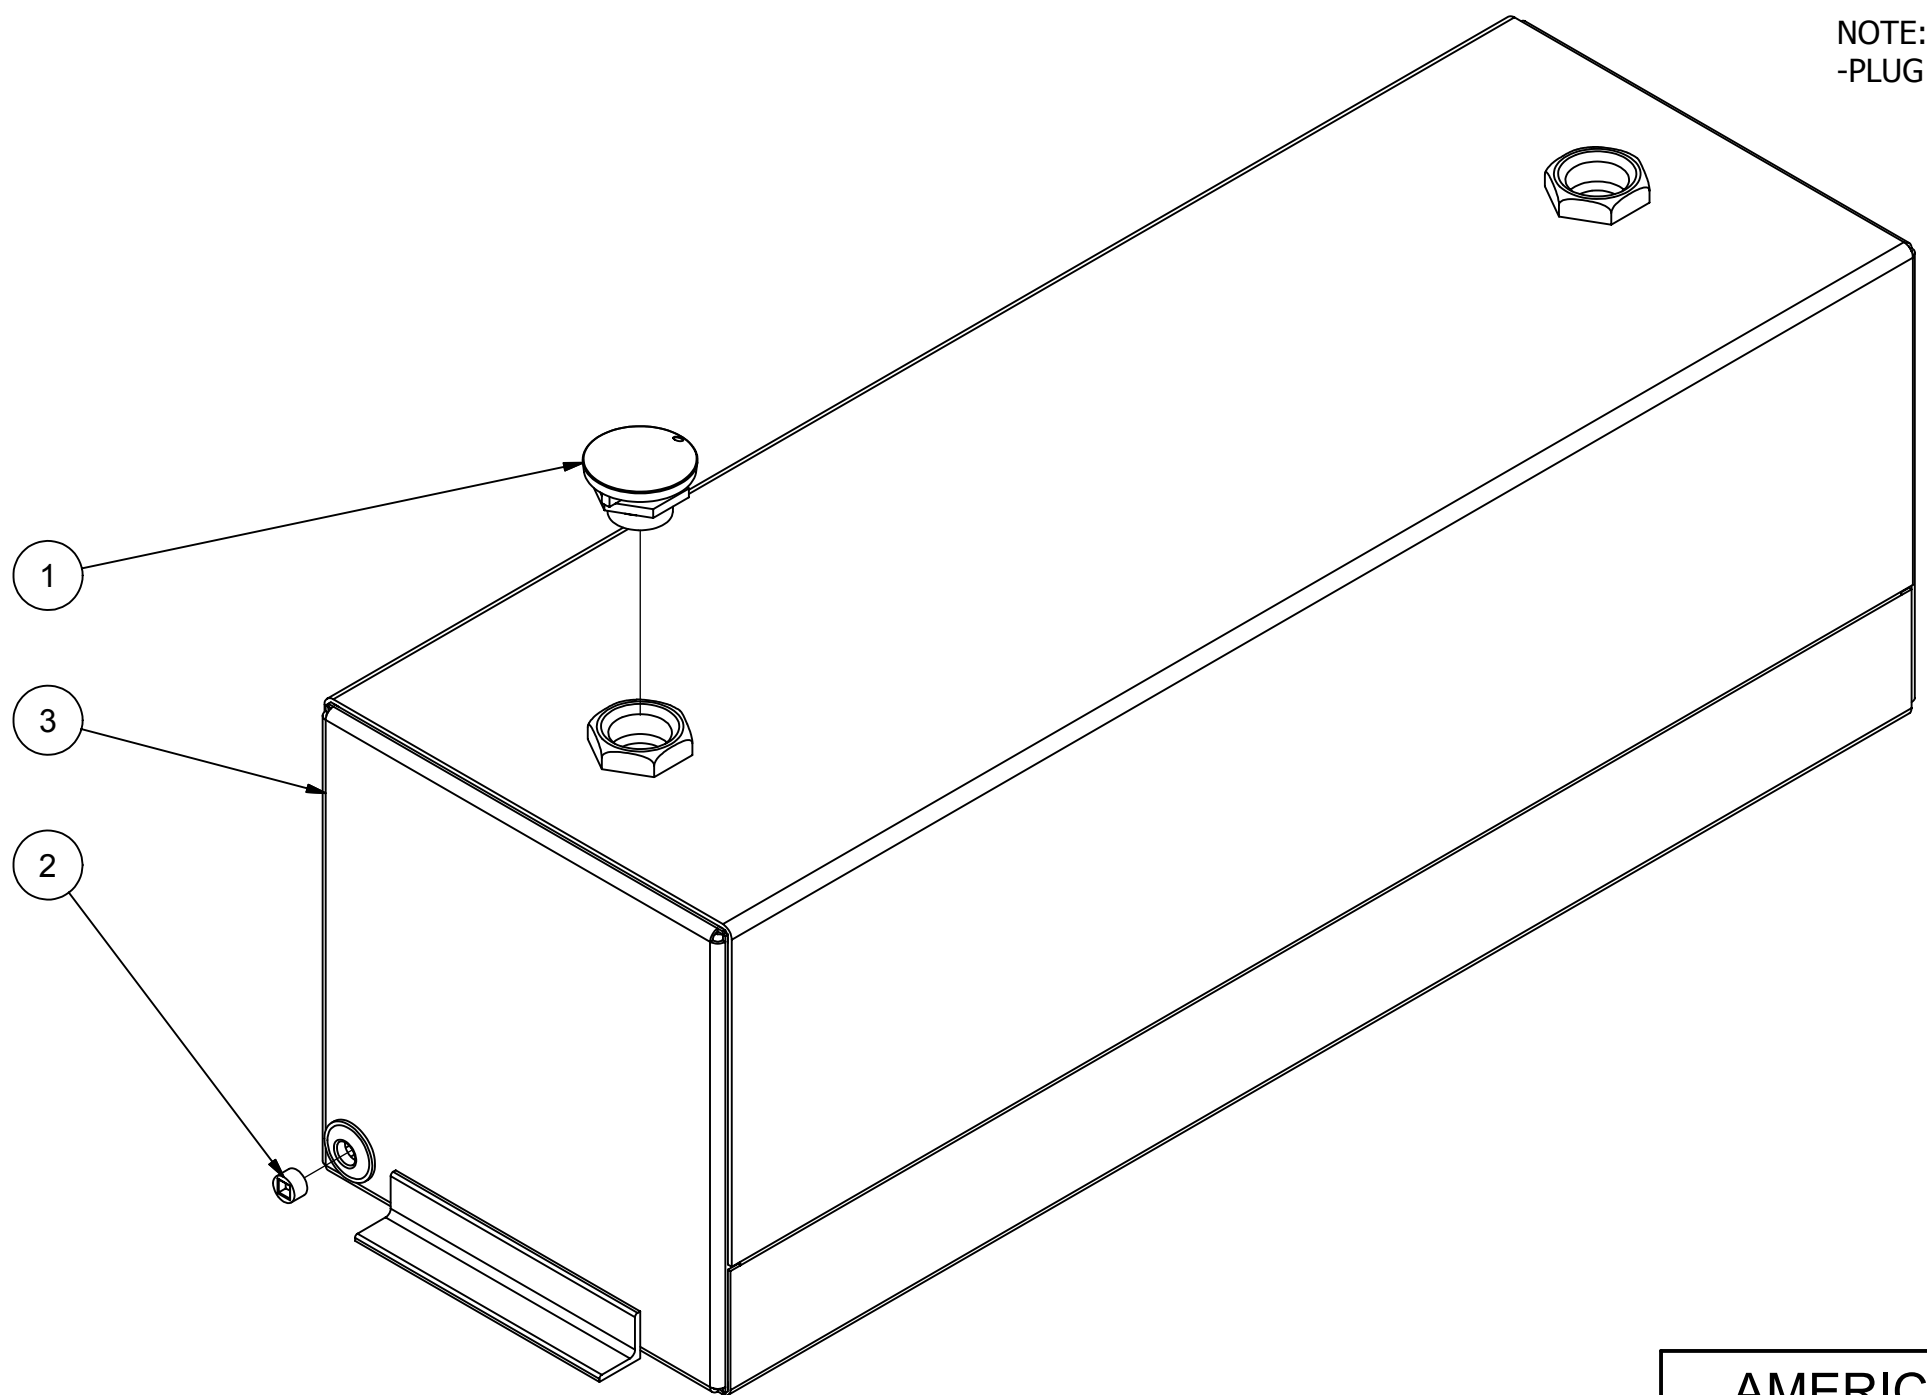

4

3

2

1

Parts List

ITEM	QTY	PART NUMBER	DESCRIPTION
1	1	906001-4	2" NPT LOCKING VENTED DIESEL FILL CAP
2	1	MAGPLUG0750	3/4" NPT MAG PLUG
3	1	N_ATT41020	NAM ASSEMBLY 100 lbs

FILL CAP SHOWN FOR REFERENCE;
MAY BE INSTALLED IN EITHER PORT.

NOTE:
-PLUG ALL PORTS FOR SHIPMENT

AMERICAN MOBILE POWER PH: (800) 634-8265 FAX: (765) 948-3403	DRAWING BY: MRH	DESIGN FOR: AMP	FILE NAME: ATT41020	
	COMPLETED: 2/8/2003		SHEET: 1 of 9	SHEET SIZE: B

4

3

2

1

B

B

A

A