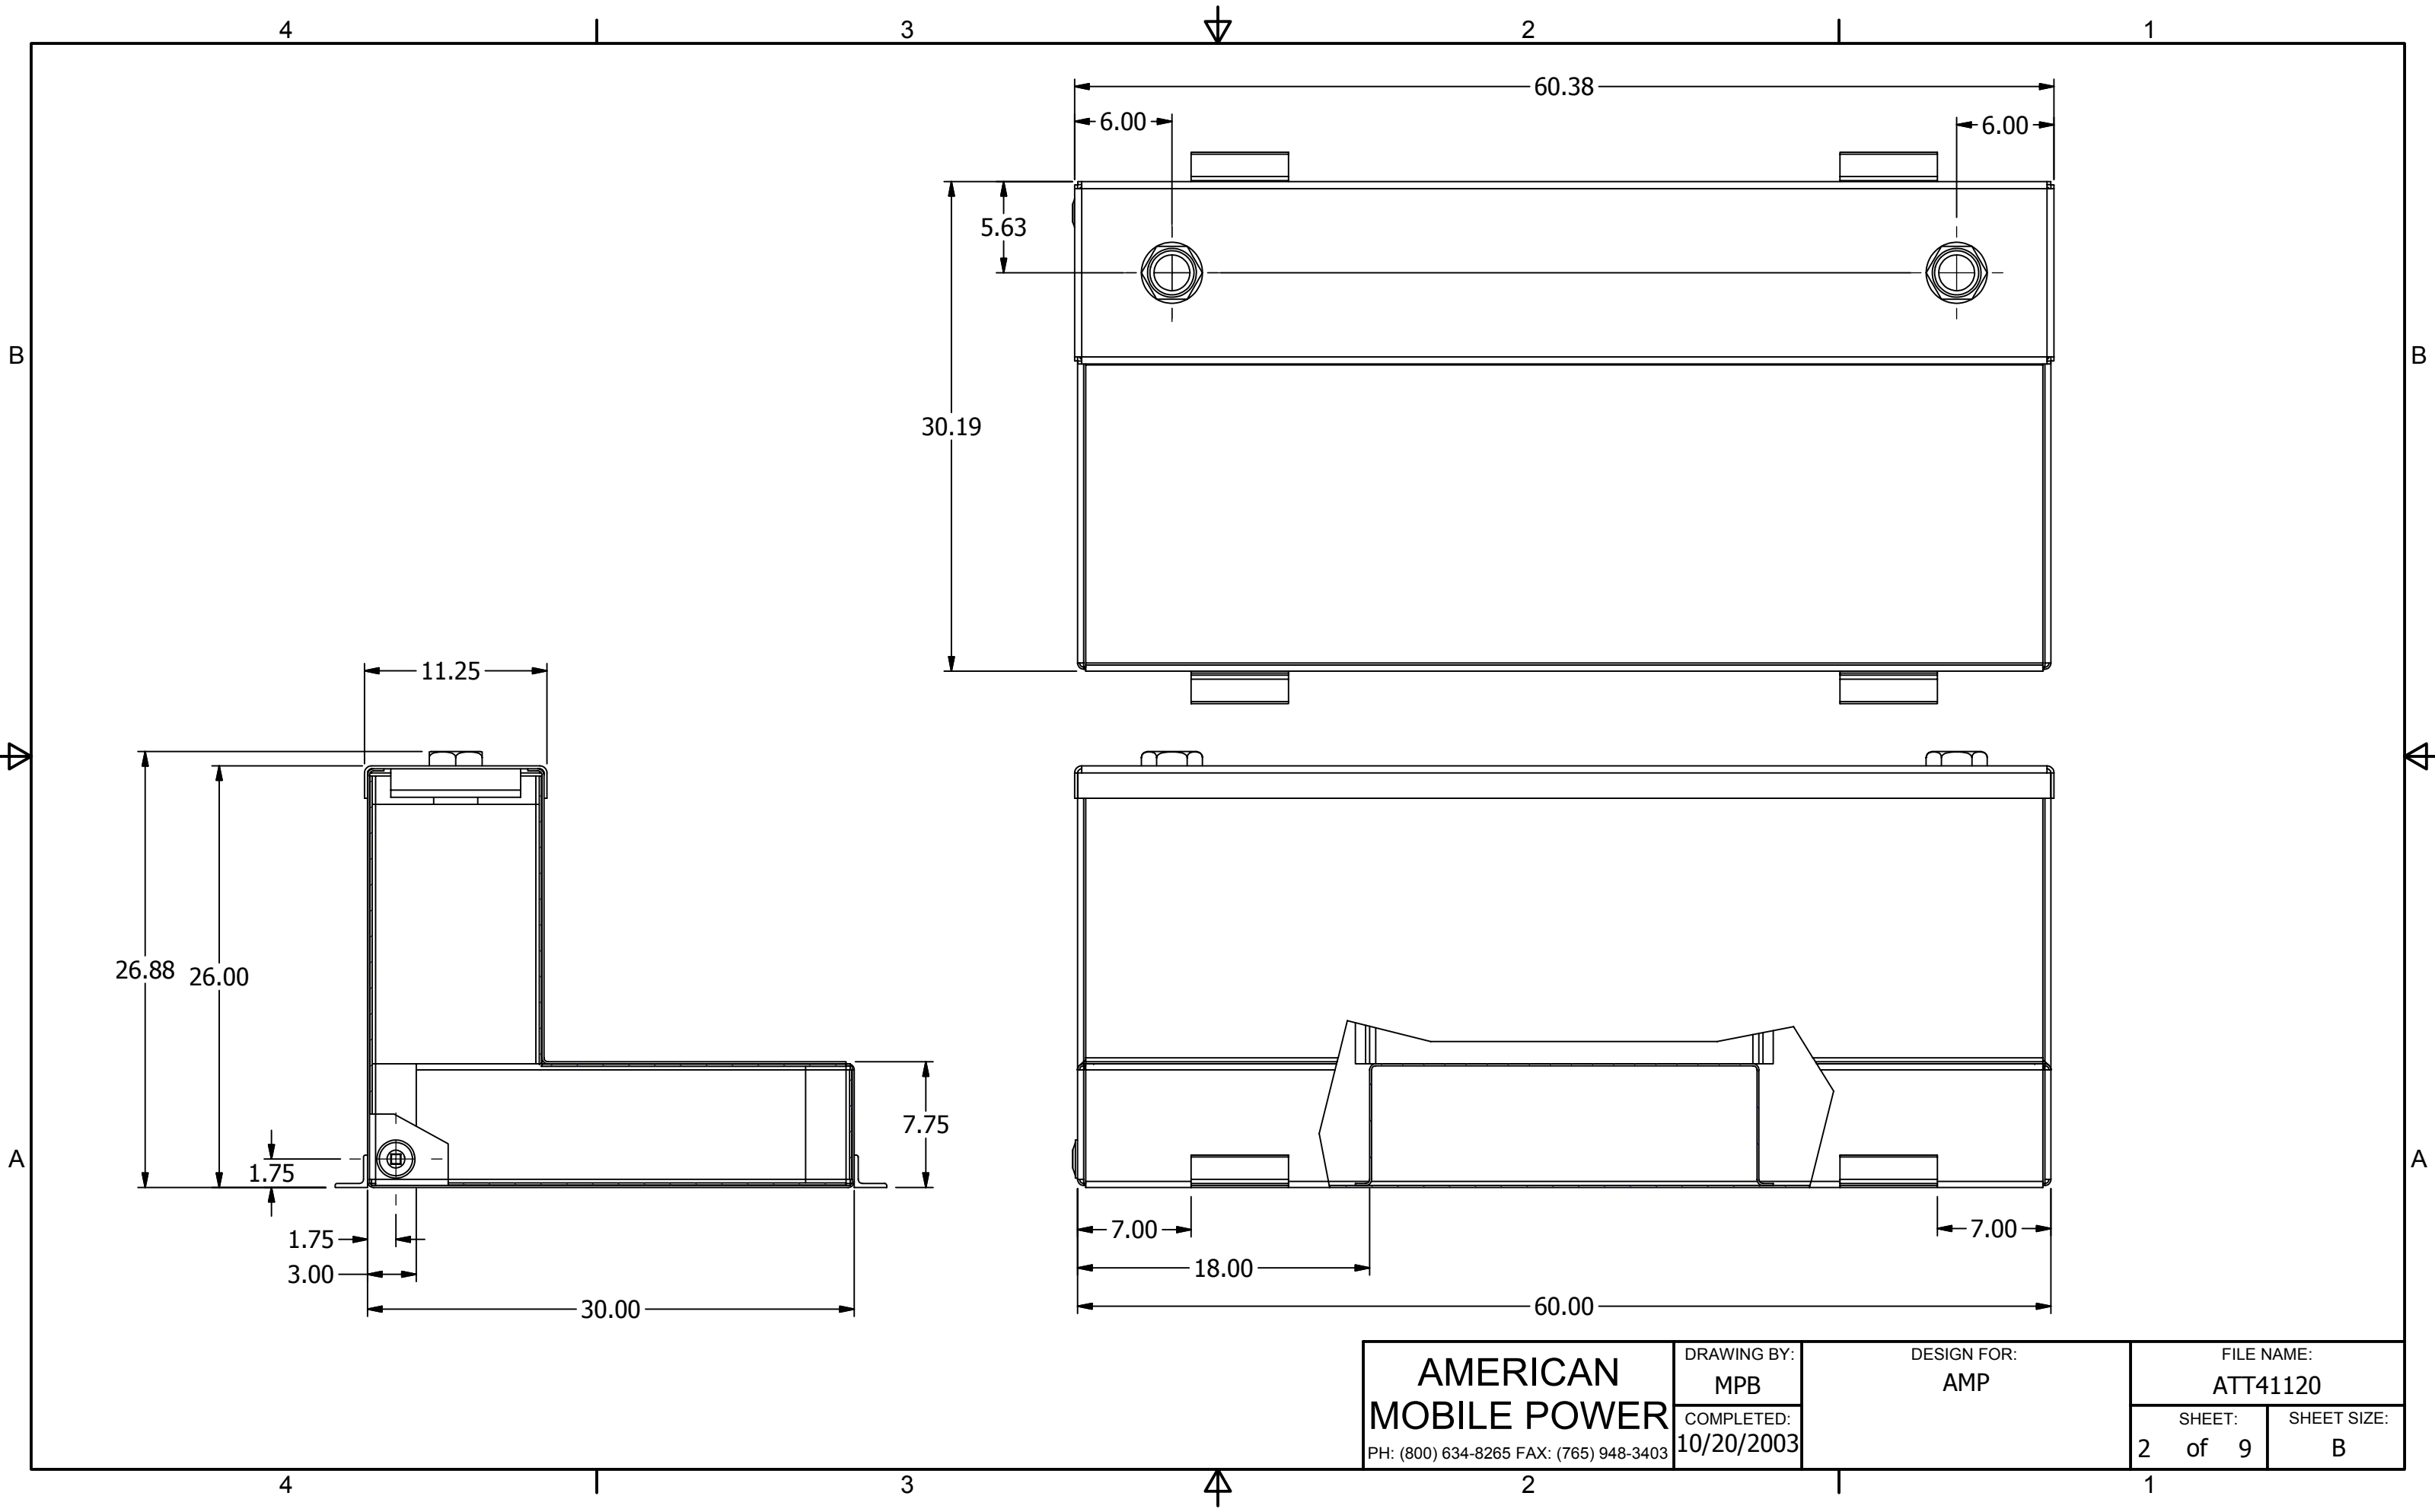

AMERICAN MOBILE POWER PH: (800) 634-8265 FAX: (765) 948-3403	DRAWING BY: MPB	DESIGN FOR: AMP	FILE NAME: ATT41120	
	COMPLETED: 10/20/2003		SHEET: 2 of 9	SHEET SIZE: B