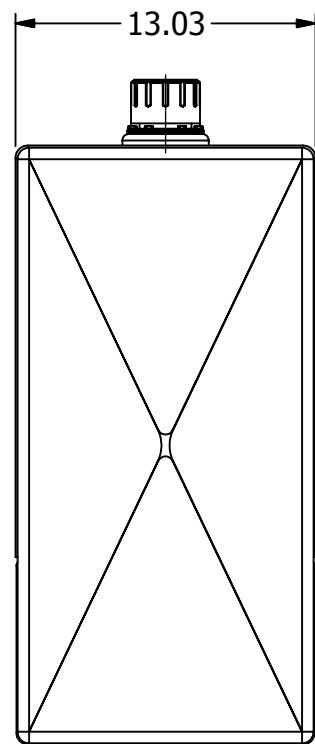

Parts List			
ITEM	QTY	PART NUMBER	DESCRIPTION
1	1	57XL-40N	40 MICRON FILL W/NYLON STRAINER
2	1	BF-16	1" NPT VENT
3	1	N_A4070	NAM ASSEMBLY 68 1/2 lbs

AMP PARTS INCLUDE:
 -ABK-340-C OR ABK-340-S MOUNTING KIT

4

3

2

1

B

B

A

A

Parts List			
ITEM	QTY	PART NUMBER	DESCRIPTION
1	1	A4000FH	.125 MILL ALUM. BAFFLE HORIZ.
2	1	A4000FI	.125 MILL ALUM. BAFFLE INSERT
3	1	A4070B	.125 MILL ALUMINUM BOTTOM
4	1	A4070T	.125 3003 TREAD BRITE ALUM. TOP
5	1	AFA-402	3.75 FILL ASS'Y ALUMINUM WELD FLANGE
6	1	AWF1000RM	1" NPT ALUMINUM WELD FLANGE REVERSE
7	2	AWF1500RM	1 1/2" NPT ALUMINUM WELD FLANGE REVERSE
8	2	DIFFUSER-AL	.100 MILL ALUMINUM DIFFUSER
9	2	UA0002	.100 MILL ALUM BEADED UPRIGHT HEAD