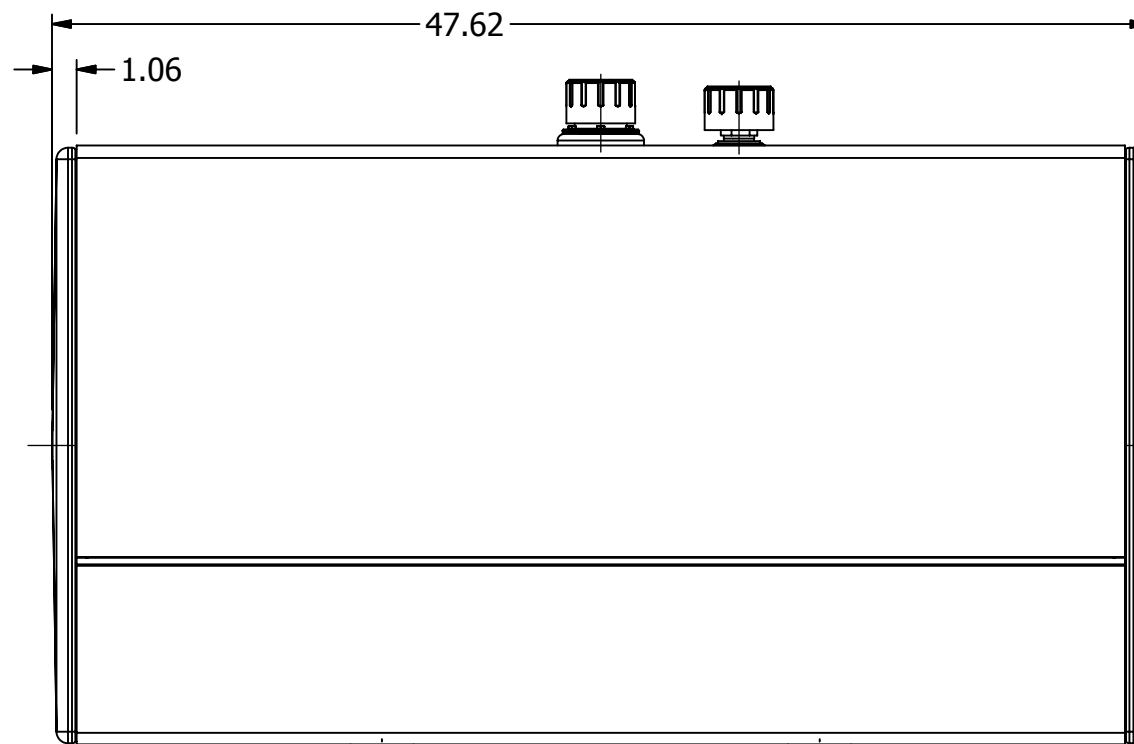

4

3

2

1

B

B

A

A

4

3

2

1

AMERICAN MOBILE POWER PH: (800) 634-8265 FAX: (765) 948-3403	DRAWING BY: BPKNIGHT	DESIGN FOR: AMERICAN MOBILE POWER	FILE NAME: A4070	
	COMPLETED: 10/23/2006		SHEET: 2 of 9	SHEET SIZE: B