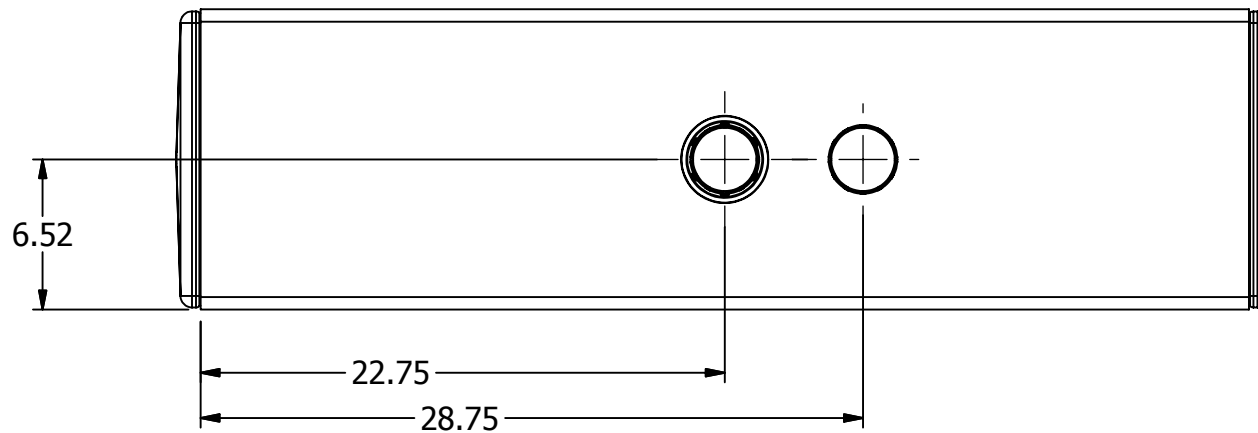

4

3

2

1

B

B

A

A

4

3

2

1

AMERICAN MOBILE POWER PH: (800) 634-8265 FAX: (765) 948-3403	DRAWING BY: BPKNIGHT	DESIGN FOR: AMERICAN MOBILE POWER	FILE NAME: A4070	
	COMPLETED: 10/23/2006		SHEET: 2 of 9	SHEET SIZE: B