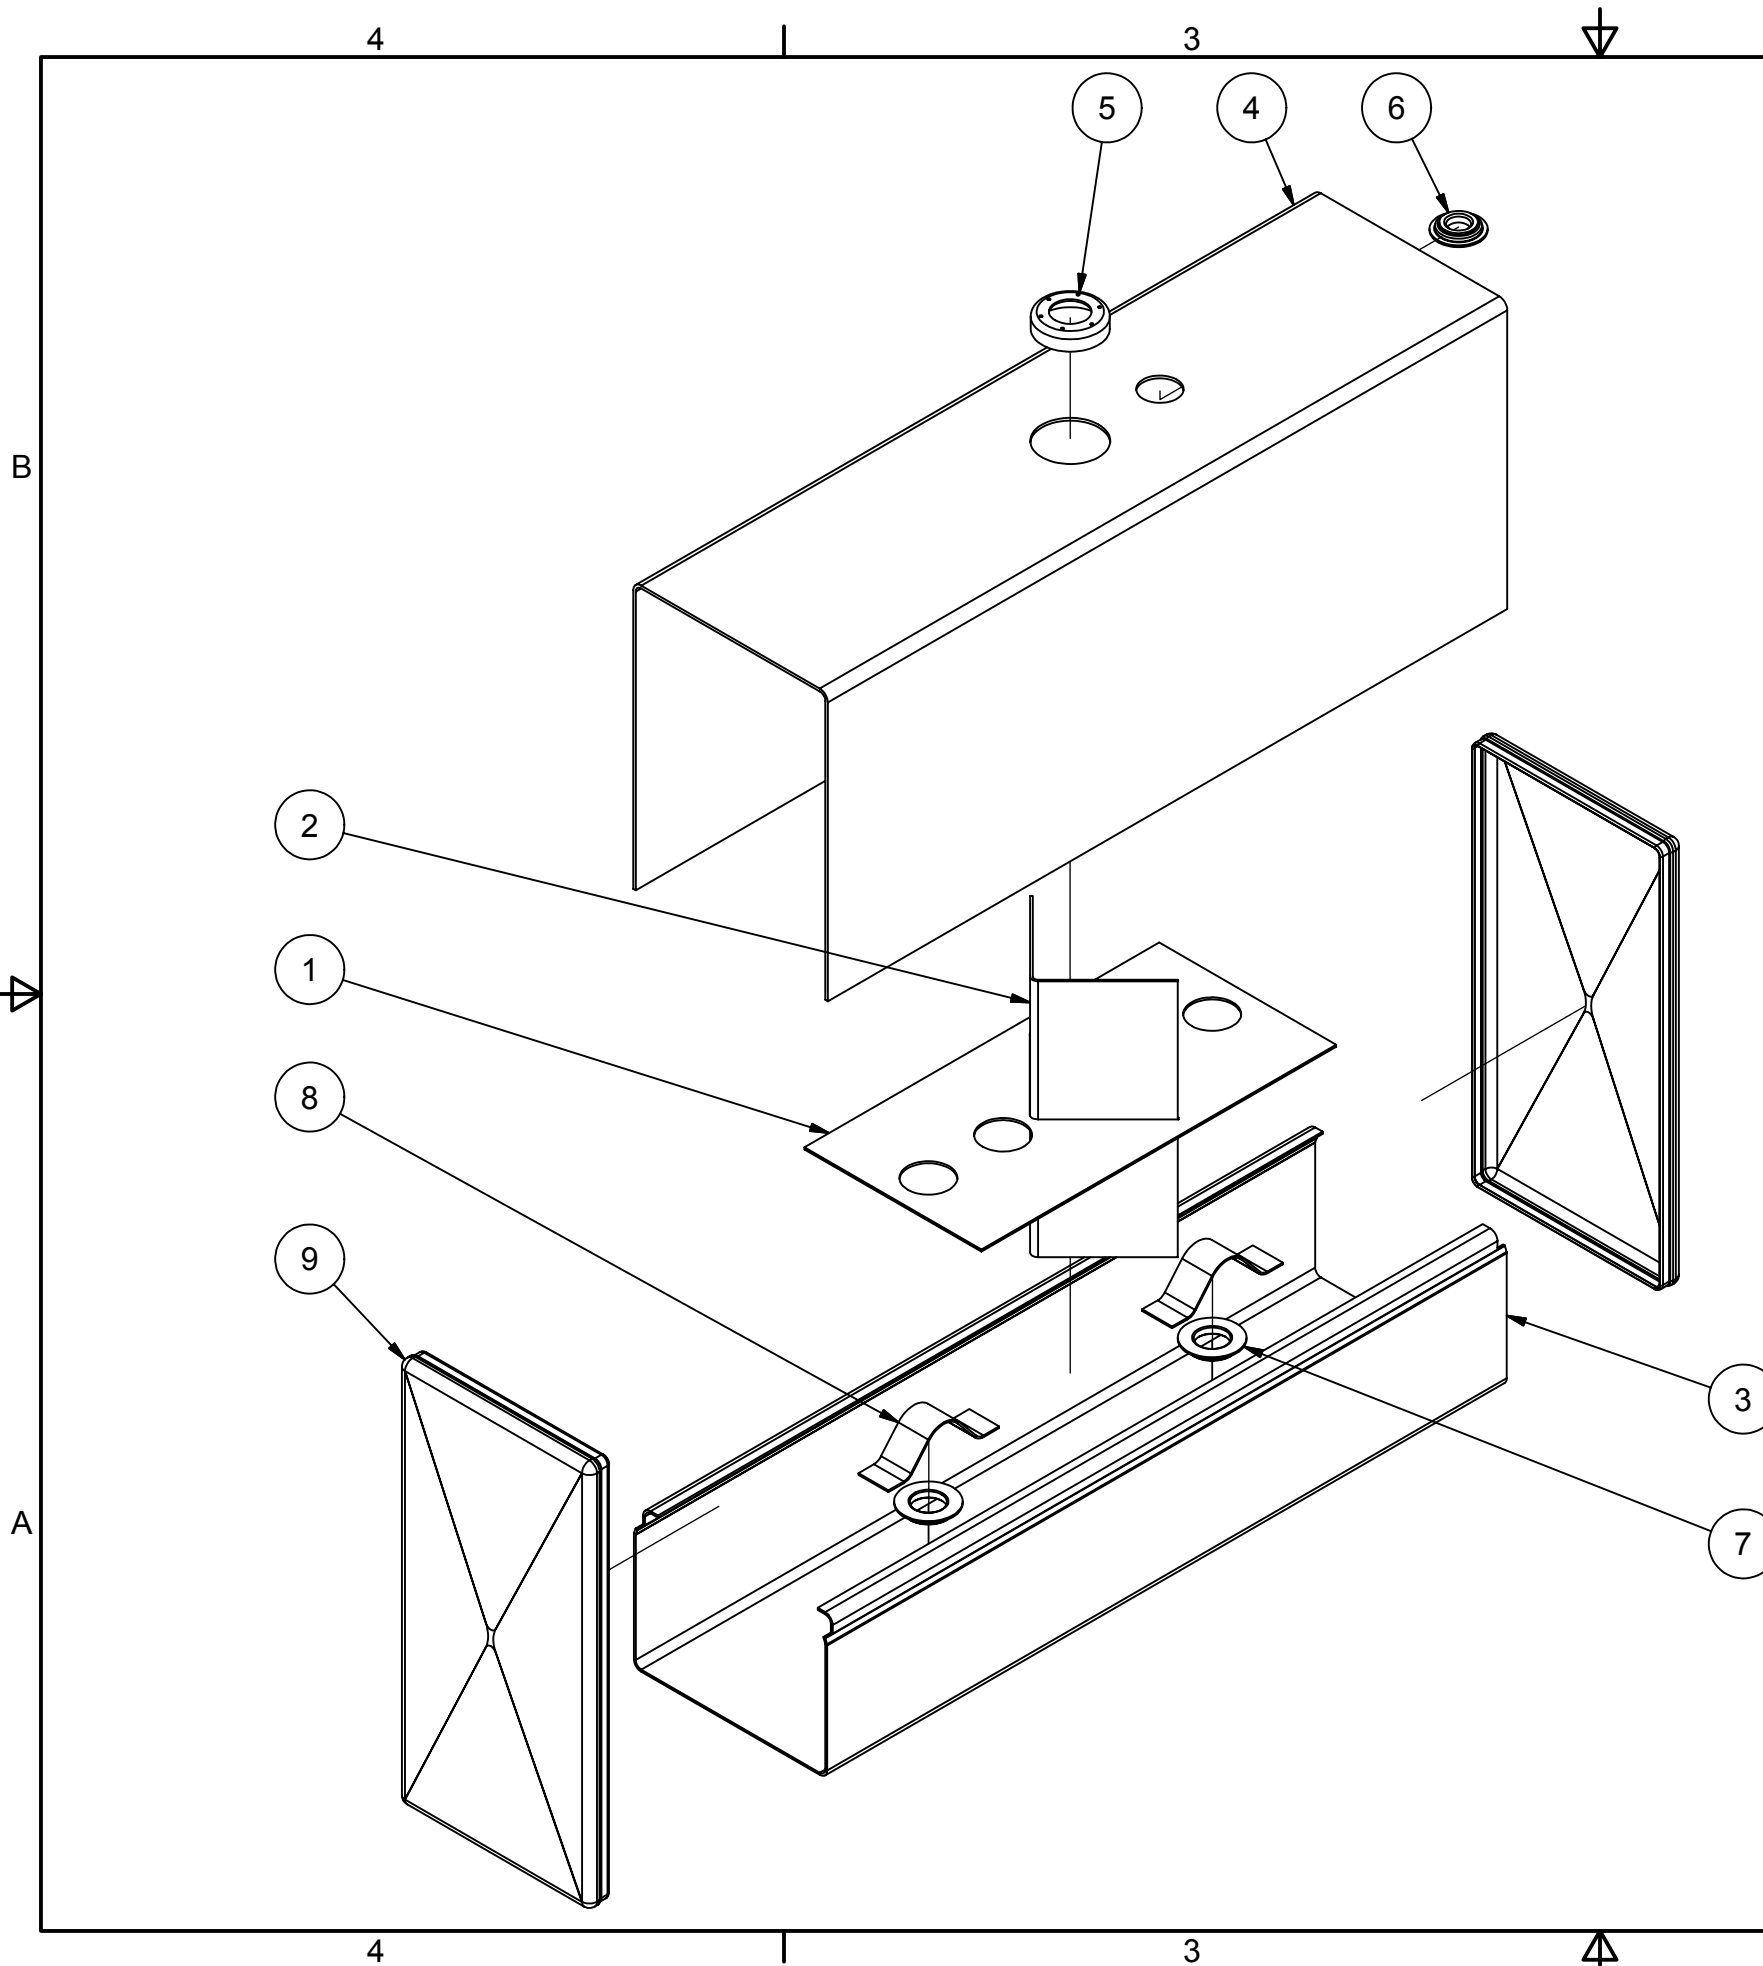

Parts List			
ITEM	QTY	PART NUMBER	DESCRIPTION
1	1	A4000FH	.125 MILL ALUM. BAFFLE HORIZ.
2	1	A4000FI	.125 MILL ALUM. BAFFLE INSERT
3	1	A4070B	.125 MILL ALUMINUM BOTTOM
4	1	A4070T	.125 3003 TREAD BRITE ALUM. TOP
5	1	AFA-402	3.75 FILL ASS'Y ALUMINUM WELD FLANGE
6	1	AWF1000RM	1" NPT ALUMINUM WELD FLANGE REVERSE
7	2	AWF1500RM	1 1/2" NPT ALUMINUM WELD FLANGE REVERSE
8	2	DIFFUSER-AL	.100 MILL ALUMINUM DIFFUSER
9	2	UA0002	.100 MILL ALUM BEADED UPRIGHT HEAD

AMERICAN MOBILE POWER PH: (800) 634-8265 FAX: (765) 948-3403	DRAWING BY: BPKNIGHT	DESIGN FOR: AMERICAN MOBILE POWER	FILE NAME: A4070	
	COMPLETED: 10/23/2006		SHEET: 3 of 9	SHEET SIZE: B